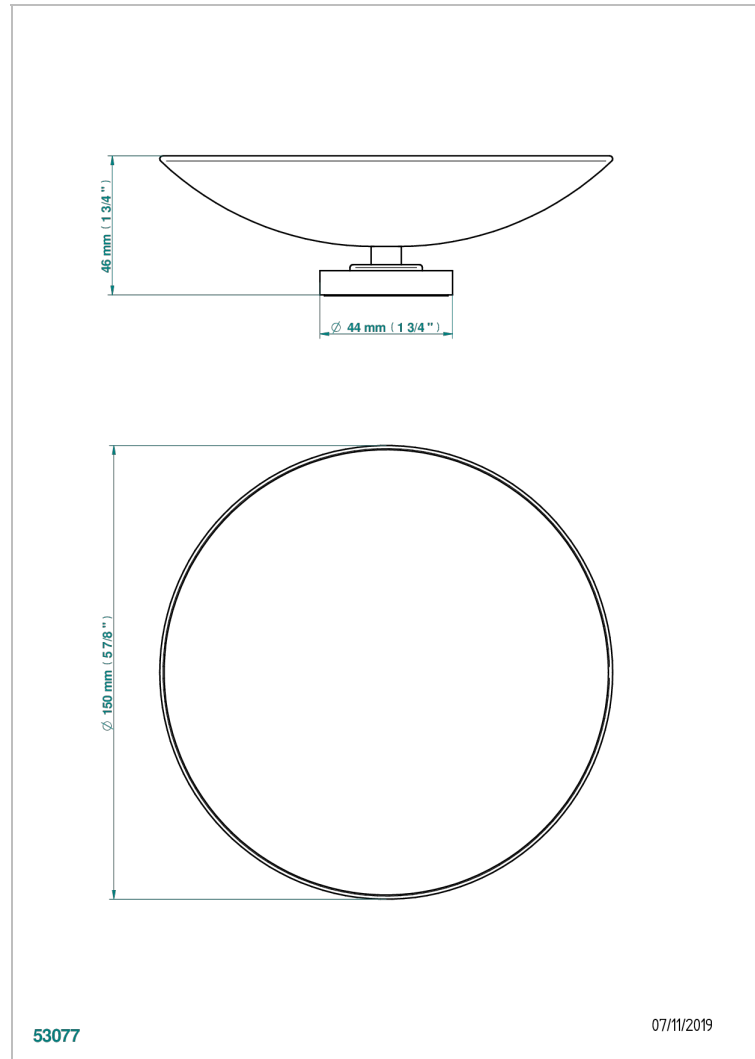

BEYOND CRYSTAL - BLUE CRYSTAL

U6K-544GM

Soap dish, freestanding , 6" diameter

THG[®]
PARIS

CHARACTERISTIC

- Beyond Crystal - Blue crystal
- Soap dish, freestanding , 6" diameter

AVAILABLE FINITIONS

Black ceram - D30
Blush PVD - H62
Brass color PVD - H49
Brown bronze color PVD - F33
Chrome polished - A02
Chrome polished / gold polished - G02

Nickel antique / Sovereign - H28
Nickel color PVD - H55
Soft gold - F30
Soft matt gold - F31
Umber PVD - H66