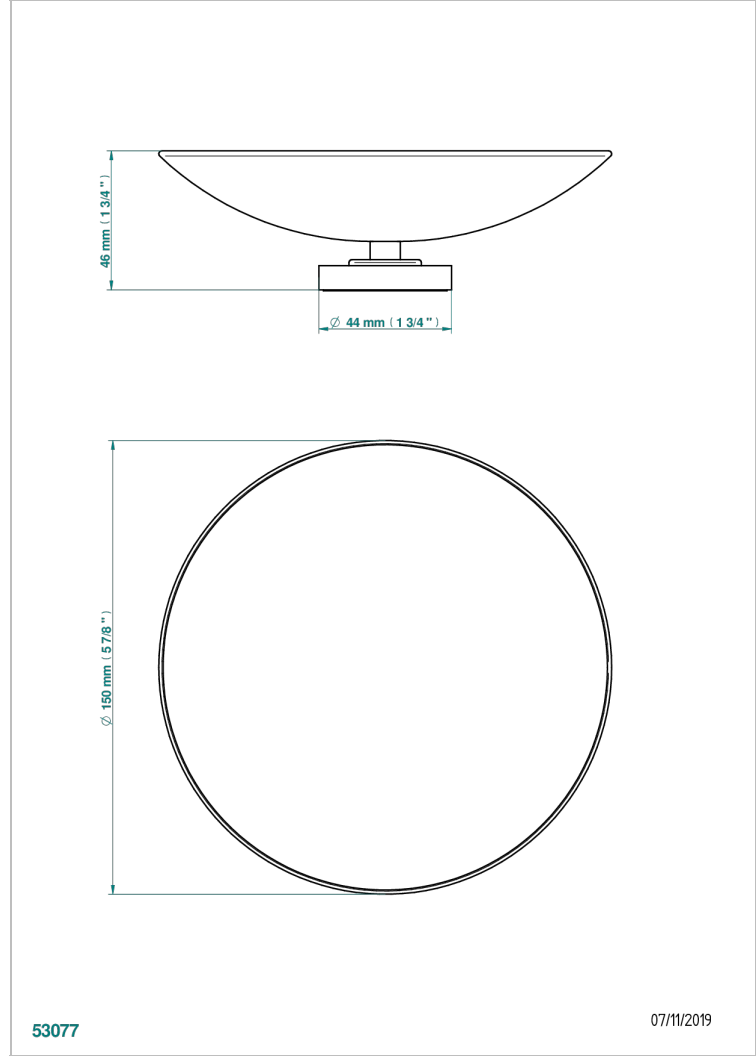

BEYOND CRYSTAL - CHAMPAGNE CRYSTAL

U6J-544GM

Soap dish, freestanding , 6" diameter

CHARACTERISTIC

- Beyond Crystal - Champagne crystal
- Soap dish, freestanding , 6" diameter

AVAILABLE FINITIONS

Black ceram - D30
Blush PVD - H62
Brass color PVD - H49
Brown bronze color PVD - F33
Chrome polished - A02
Chrome polished / gold polished - G02

Nickel antique / Sovereign - H28
Nickel color PVD - H55
Soft gold - F30
Soft matt gold - F31
Umber PVD - H66