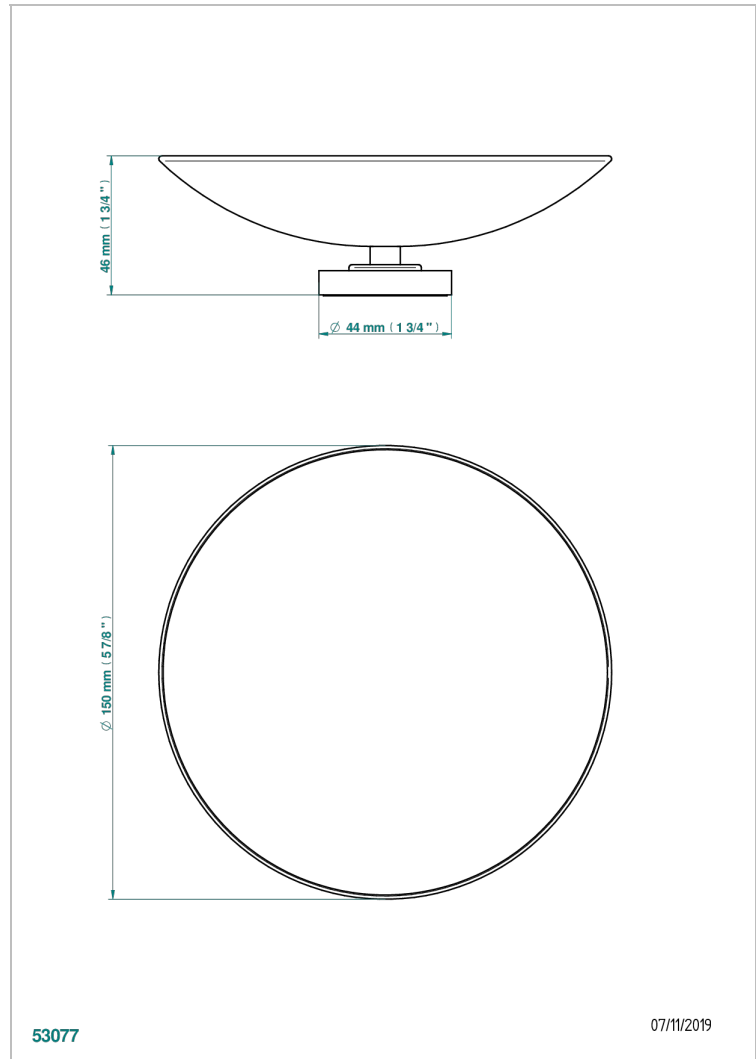

BEYOND CRYSTAL - CLEAR CRYSTAL

U6F-544GM

Soap dish, freestanding , 6" diameter

THG[®]
PARIS

CHARACTERISTIC

- Beyond Crystal - Clear crystal
- Soap dish, freestanding , 6" diameter

AVAILABLE FINITIONS

Black ceram - D30
Blush PVD - H62
Brass color PVD - H49
Brown bronze color PVD - F33
Chrome polished - A02
Chrome polished / gold polished - G02

Nickel antique / Sovereign - H28
Nickel color PVD - H55
Soft gold - F30
Soft matt gold - F31
Umber PVD - H66