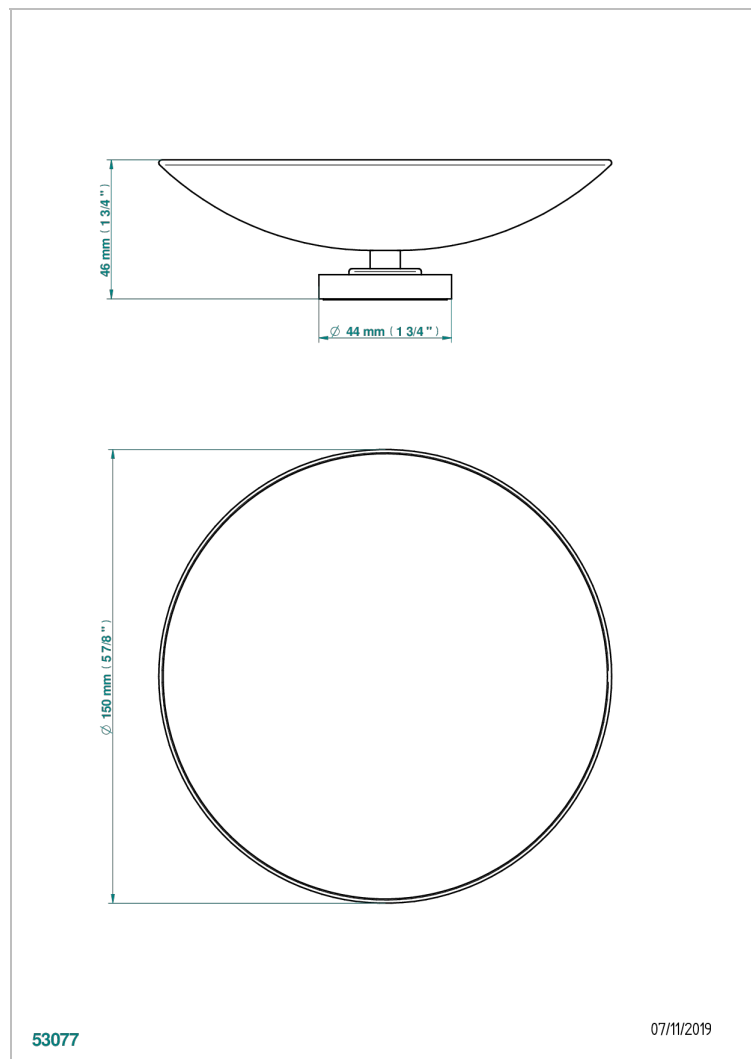

# ESTRELA METAL INLAYS

U3L-544GM

Soap dish, freestanding , 6" diameter

THG<sup>®</sup>  
PARIS

## CHARACTERISTIC

- Estrela Metal inlays
- Soap dish, freestanding , 6" diameter