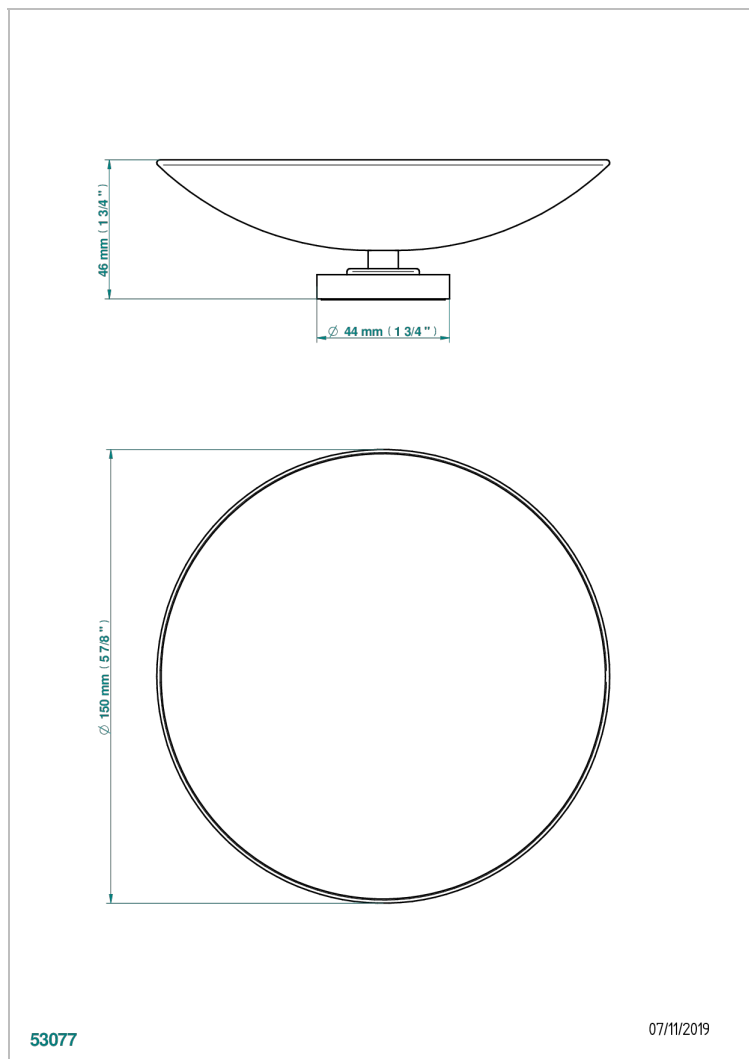

ESTRELA WITH LEVER HANDLES

U3K-544GM

Soap dish, freestanding , 6" diameter

THG[®]
PARIS

CHARACTERISTIC

- Estrela with lever handles
- Soap dish, freestanding , 6" diameter

AVAILABLE FINITIONS

Black ceram - D30
Blush PVD - H62
Brass color PVD - H49
Brown bronze color PVD - F33
Chrome polished - A02
Gold color PVD - H52