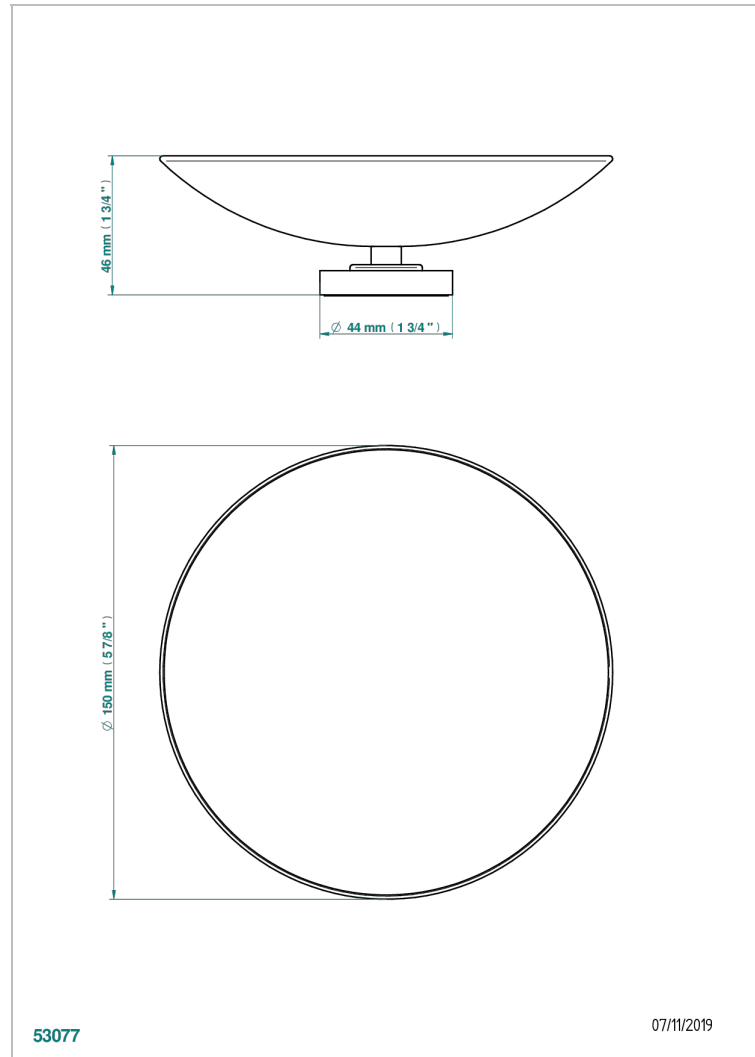

ESTRELA WITH LEVER

U3K-544GM

Soap dish on stand, ø 150 mm

THG[®]
PARIS

CHARACTERISTIC

- Estrela with lever
- Soap dish on stand, ø 150 mm

AVAILABLE FINITIONS

Antique nickel - H28
Black ceram - D30
Blush PVD - H62
Brass color PVD - H49
Brown bronze color PVD - F33
Gold color PVD - H52