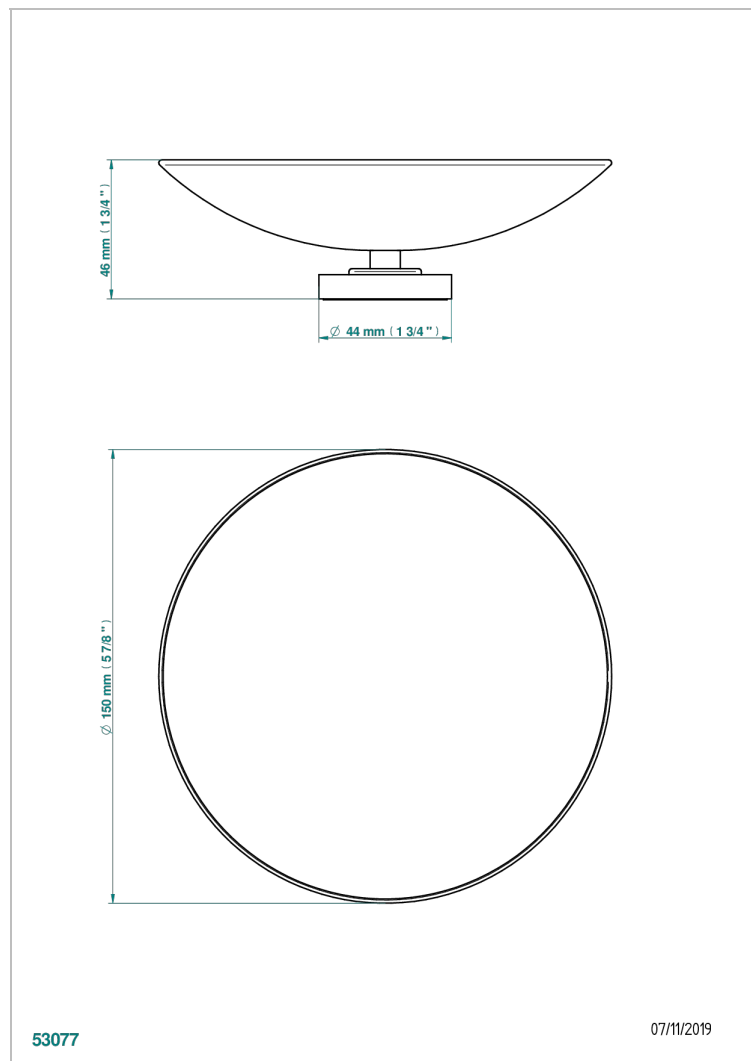

# METAMORPHOSE WHITE CERAMIC

G6E-544GM

Soap dish, freestanding , 6" diameter

THG<sup>®</sup>  
PARIS

## CHARACTERISTIC

- Métamorphose White Ceramic
- Soap dish, freestanding , 6" diameter