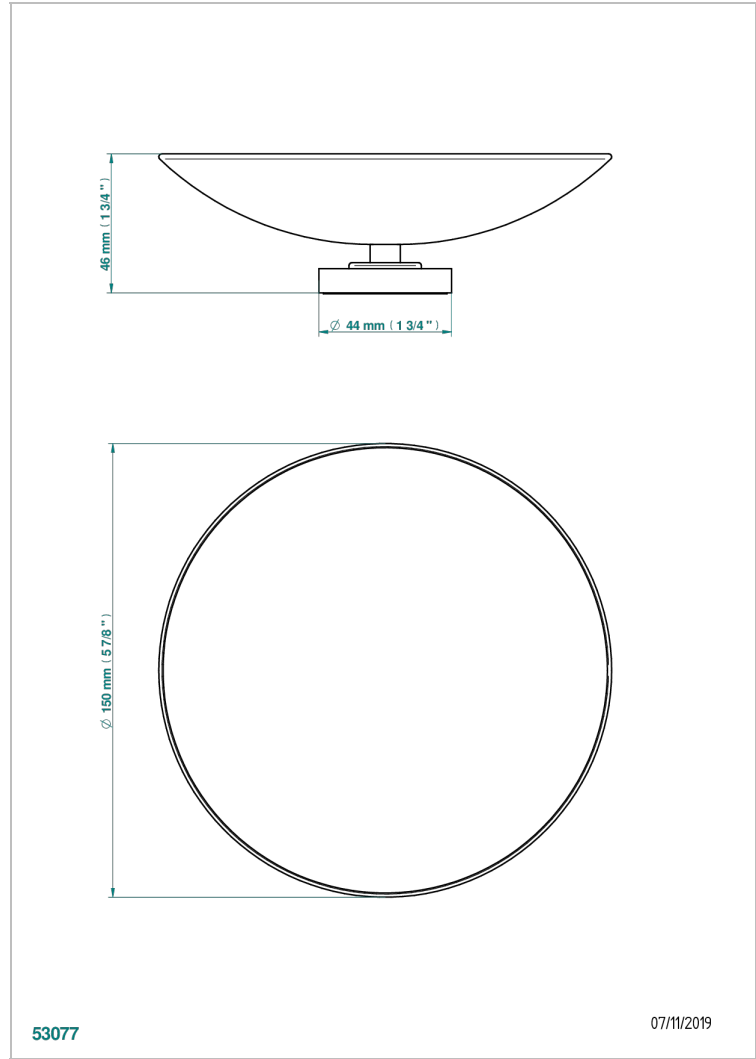

METAMORPHOSE WHITE CERAMIC

G6E-544GM

Soap dish on stand, ø 150 mm

THG[®]
PARIS

CHARACTERISTIC

- Métamorphose White Ceramic
- Soap dish on stand, ø 150 mm

AVAILABLE FINITIONS

Antique nickel - H28
Black ceram - D30
Blush PVD - H62
Brass color PVD - H49
Brown bronze color PVD - F33
Gold color PVD - H52