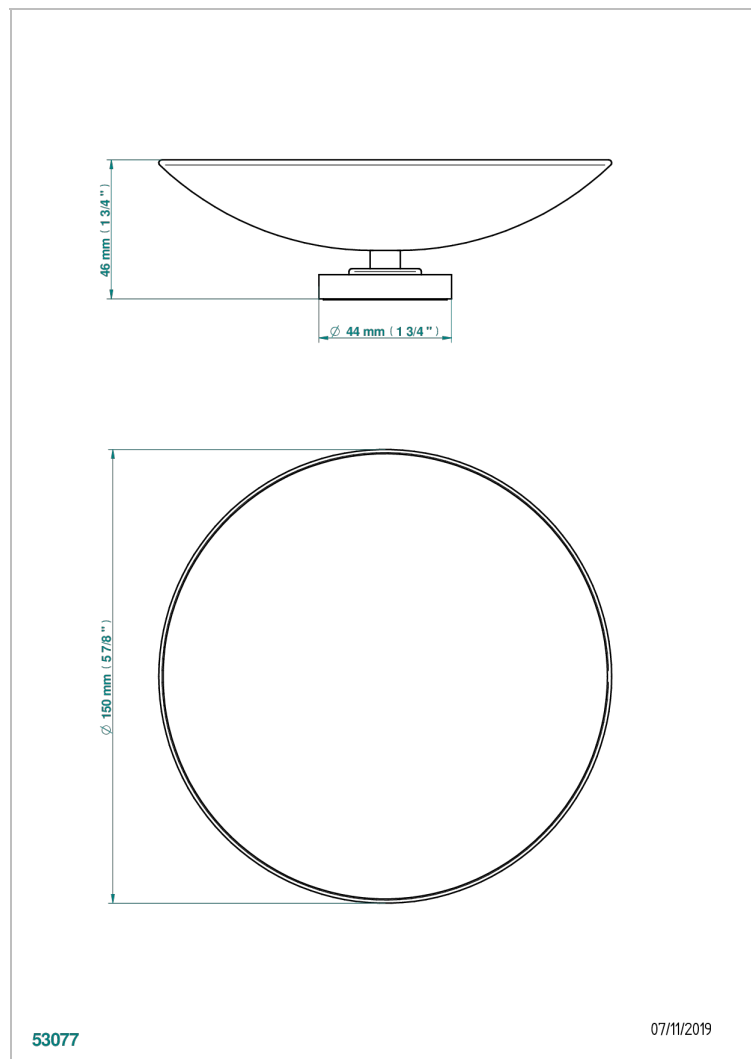

METAMORPHOSE BLACK CERAMIC

G6D-544GM

Soap dish, freestanding , 6" diameter

THG[®]
PARIS

CHARACTERISTIC

- Métamorphose Black Ceramic
- Soap dish, freestanding , 6" diameter

AVAILABLE FINITIONS

Black ceram - D30
Blush PVD - H62
Brass color PVD - H49
Brown bronze color PVD - F33
Chrome polished - A02
Copper antique matt, coated - H07