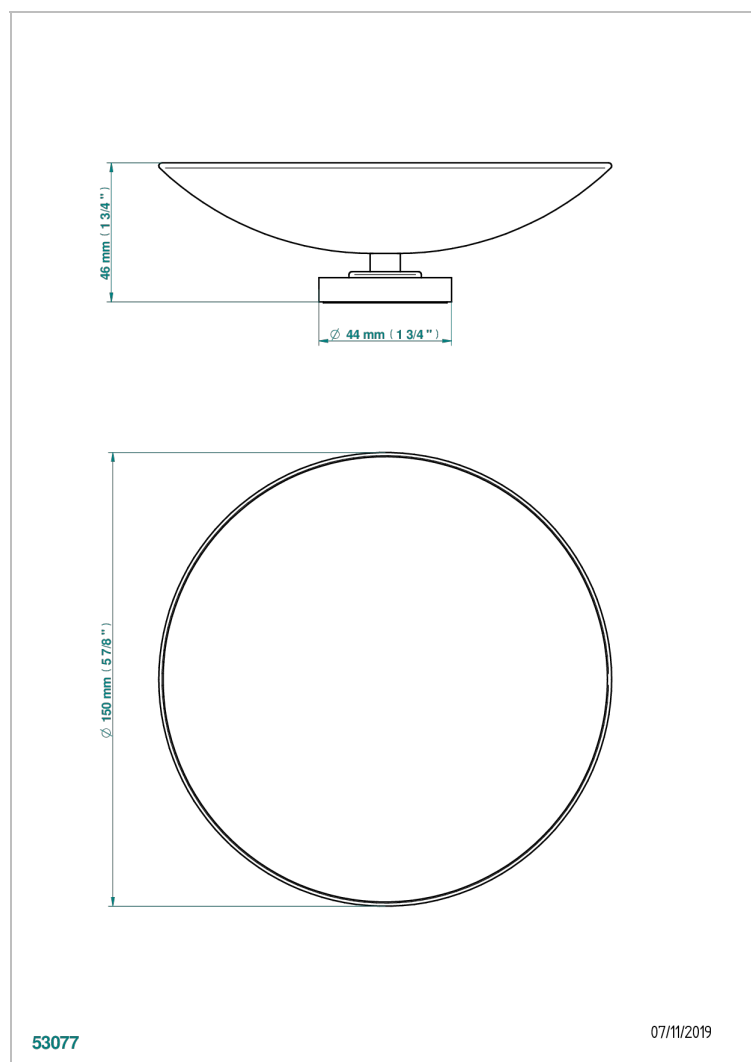

METAMORPHOSE BLACK CERAMIC

G6D-544GM

Soap dish on stand, ø 150 mm

THG[®]
PARIS

CHARACTERISTIC

- Métamorphose Black Ceramic
- Soap dish on stand, ø 150 mm

AVAILABLE FINITIONS

Antique nickel - H28
Black ceram - D30
Blush PVD - H62
Brass color PVD - H49
Brown bronze color PVD - F33
Gold color PVD - H52

Nickel color PVD - H55
Polished chrome (color finish) - A02
Polished gold (color finish) - F01
Polished nickel - B01
Soft gold - F30
Soft matt gold - F31

Umber PVD - H66
Varnished matt antique red copper
(color finish) - H07