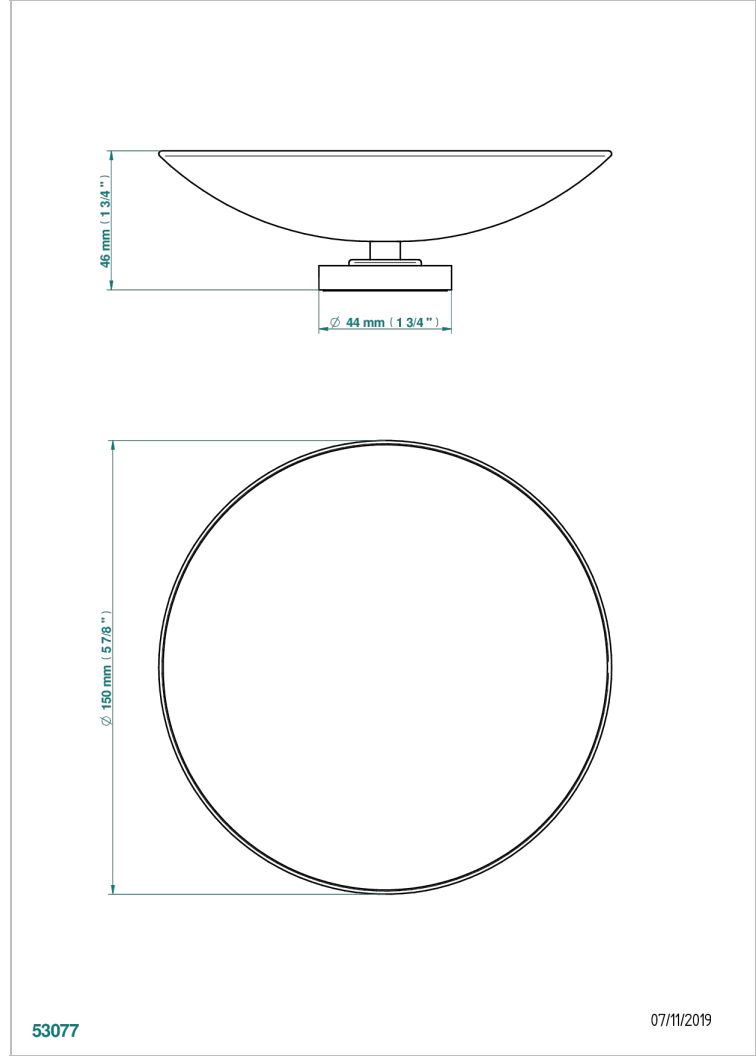

METAMORPHOSE CARBON

G6C-544GM

Soap dish, freestanding , 6" diameter

THG[®]
PARIS

CHARACTERISTIC

- Métamorphose Carbon
- Soap dish, freestanding , 6" diameter

AVAILABLE FINITIONS

Black ceram - D30
Blush PVD - H62
Brass color PVD - H49
Brown bronze color PVD - F33
Chrome polished - A02
Copper antique matt, coated - H07