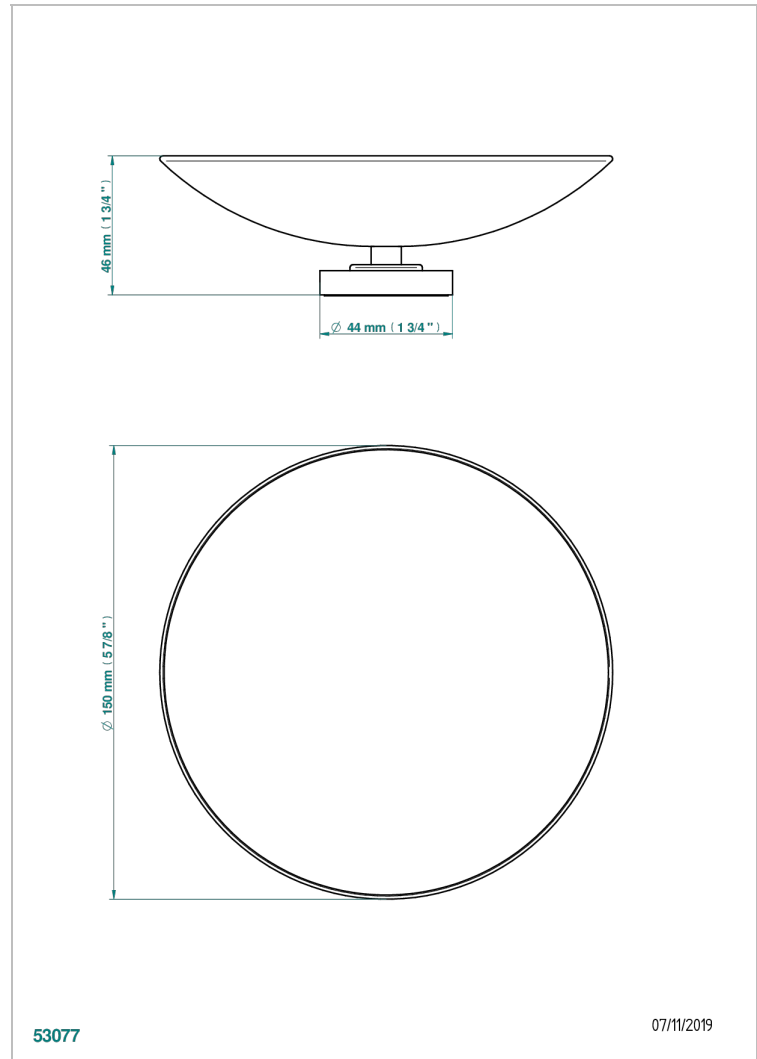

METAMORPHOSE CARBON

G6C-544GM

Soap dish on stand, ø 150 mm

THG[®]
PARIS

CHARACTERISTIC

- Métamorphose Carbon
- Soap dish on stand, ø 150 mm

AVAILABLE FINITIONS

Antique nickel - H28
Black ceram - D30
Blush PVD - H62
Brass color PVD - H49
Brown bronze color PVD - F33
Gold color PVD - H52