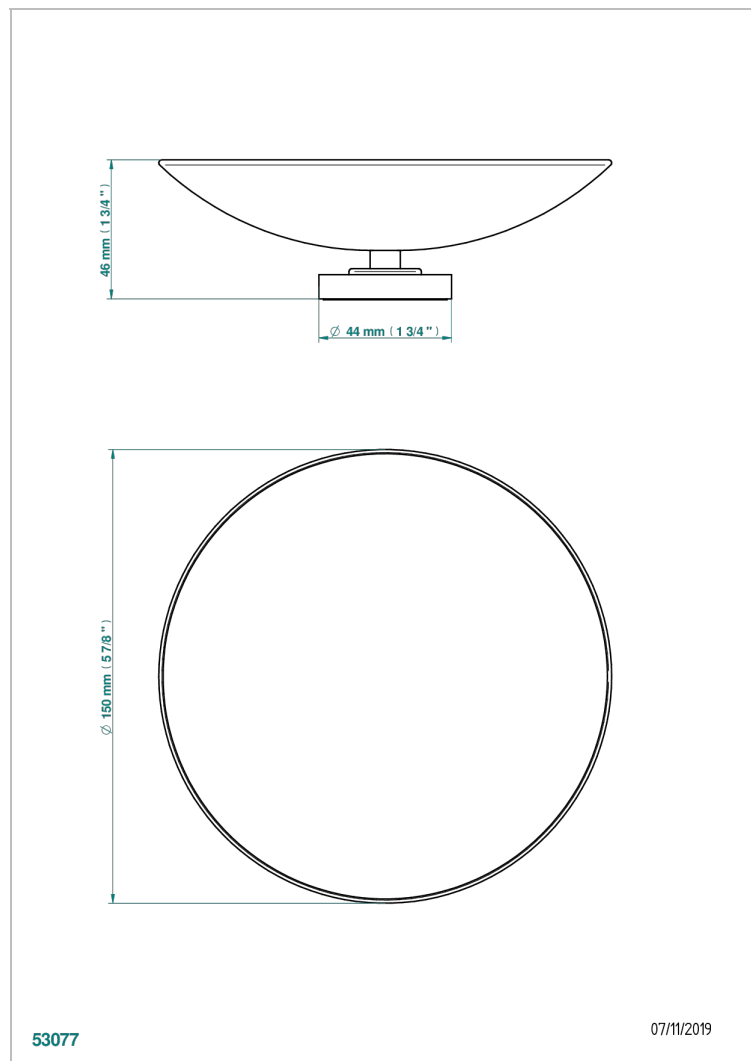

METAMORPHOSE WITH LEVER HANDLES

G6B-544GM

Soap dish, freestanding , 6" diameter

CHARACTERISTIC

- Métamorphose with lever handles
- Soap dish, freestanding , 6" diameter

AVAILABLE FINITIONS

Black ceram - D30
Blush PVD - H62
Brass color PVD - H49
Brown bronze color PVD - F33
Chrome polished - A02
Copper antique matt, coated - H07