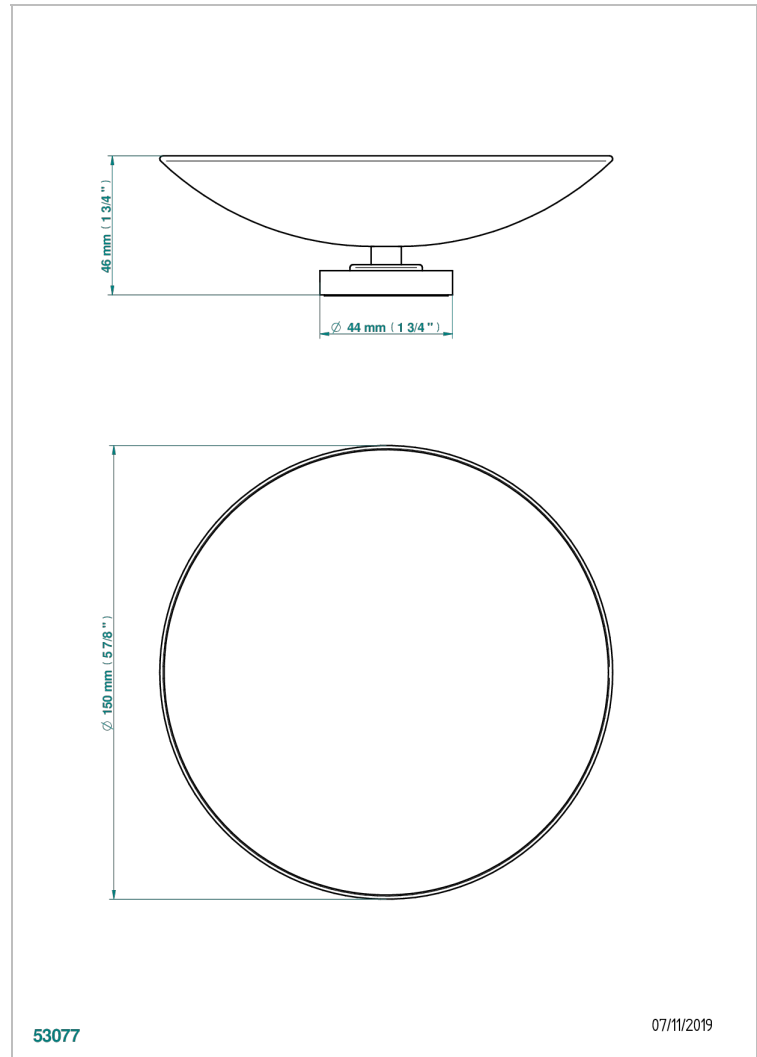

# METAMORPHOSE WITH LEVER

G6B-544GM

Soap dish on stand, ø 150 mm

THG<sup>®</sup>  
PARIS

## CHARACTERISTIC

- Métamorphose with lever
- Soap dish on stand, ø 150 mm