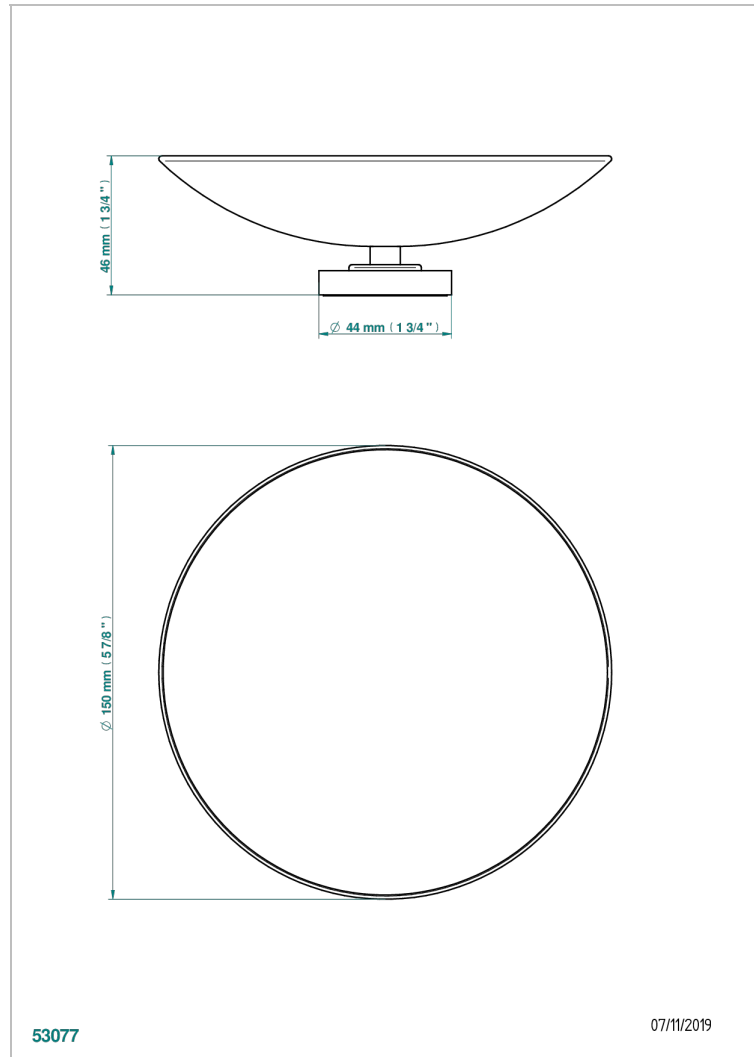

# METAMORPHOSE WITH LEVER

G6B-544GM

Soap dish on stand,  $\varnothing$  150 mm

THG<sup>®</sup>  
PARIS

## CHARACTERISTIC

- Métamorphose with lever
- Soap dish on stand,  $\varnothing$  150 mm