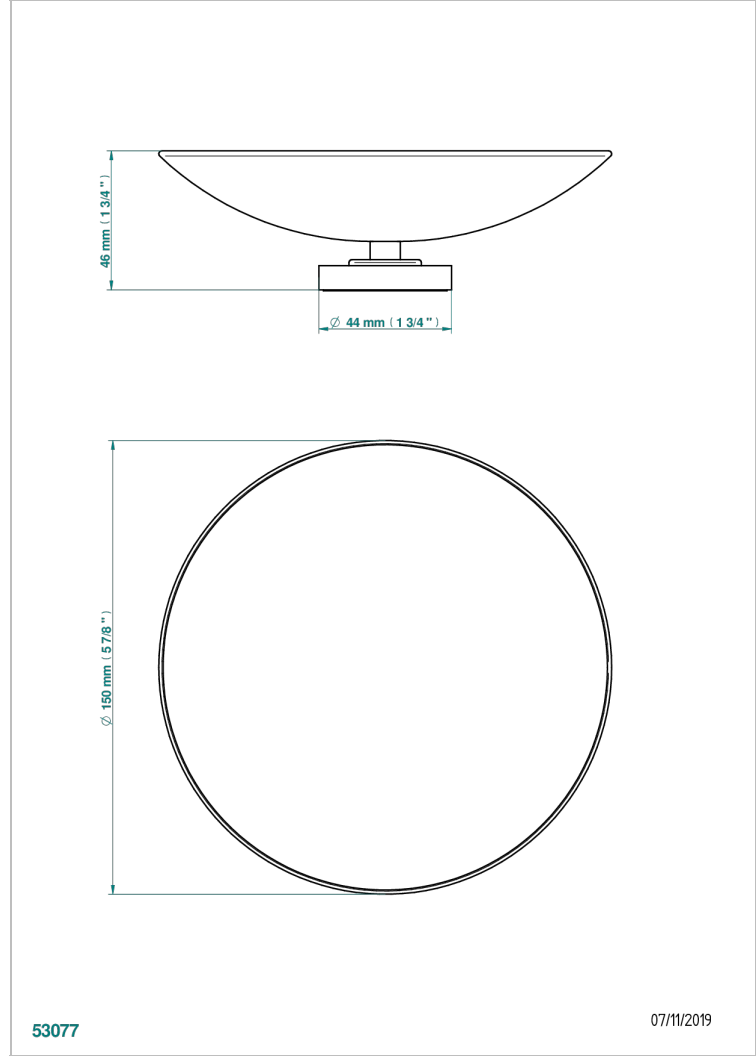

METAMORPHOSE

G6A-544GM

Soap dish, freestanding , 6" diameter

THG[®]
PARIS

CHARACTERISTIC

- Métamorphose
- Soap dish, freestanding , 6" diameter

AVAILABLE FINITIONS

Black ceram - D30
Blush PVD - H62
Brass color PVD - H49
Brown bronze color PVD - F33
Chrome polished - A02
Copper antique matt, coated - H07