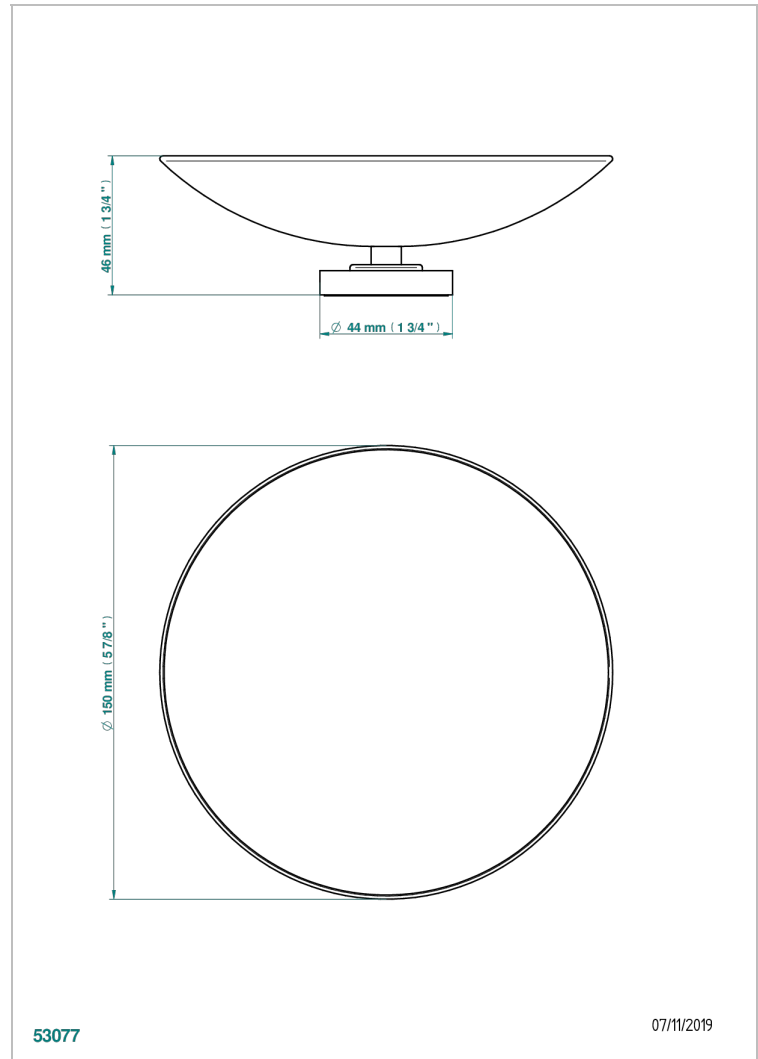

METAMORPHOSE

G6A-544GM

Soap dish on stand, \varnothing 150 mm

THG[®]
PARIS

CHARACTERISTIC

- Métamorphose
- Soap dish on stand, \varnothing 150 mm

AVAILABLE FINITIONS

Antique nickel - H28
Black ceram - D30
Blush PVD - H62
Brass color PVD - H49
Brown bronze color PVD - F33
Gold color PVD - H52