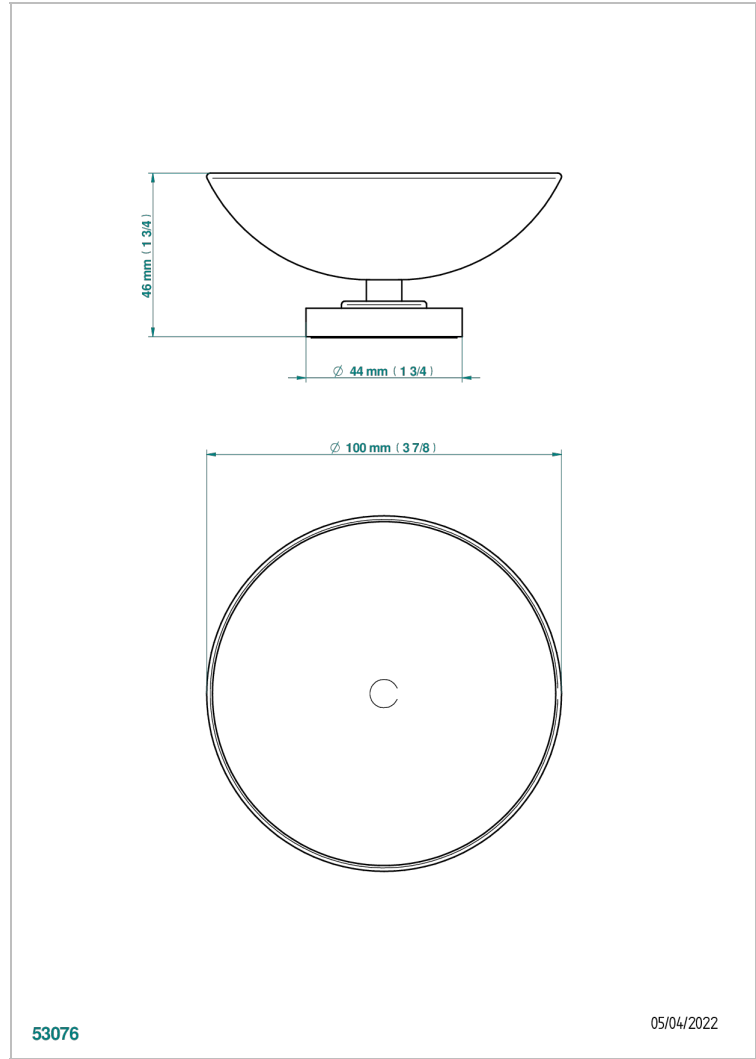

BEYOND CRYSTAL - BLUE CRYSTAL

U6K-544

Soap dish, freestanding , 4" diameter

THG[®]
PARIS

CHARACTERISTIC

- Beyond Crystal - Blue crystal
- Soap dish, freestanding , 4" diameter

AVAILABLE FINITIONS

Black ceram - D30
Blush PVD - H62
Brass color PVD - H49
Brown bronze color PVD - F33
Chrome polished - A02
Chrome polished / gold polished - G02

Nickel antique / Sovereign - H28
Nickel color PVD - H55
Soft gold - F30
Soft matt gold - F31
Umber PVD - H66