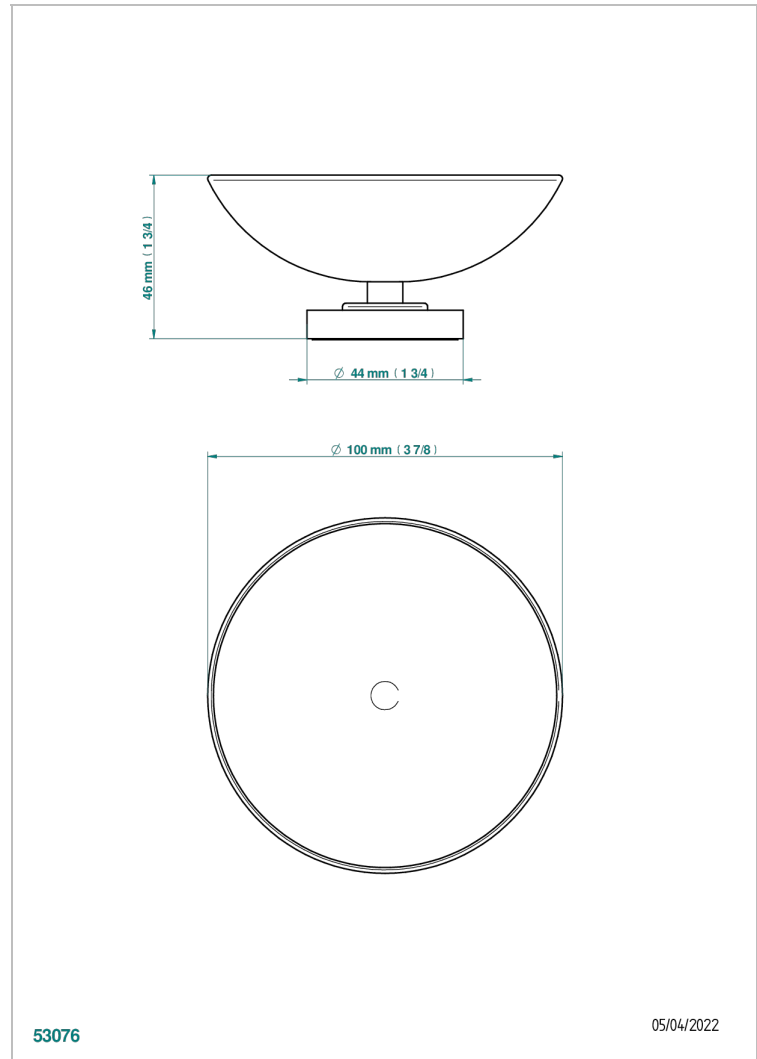

BEYOND CRYSTAL -BUE CRYSTAL

U6K-544

Soap dish on stand, ø 100 mm

THG[®]
PARIS

CHARACTERISTIC

- Beyond Crystal -Bue crystal
- Soap dish on stand, ø 100 mm

AVAILABLE FINITIONS

Antique nickel - H28
Black ceram - D30
Blush PVD - H62
Brass color PVD - H49
Brown bronze color PVD - F33
Gold color PVD - H52