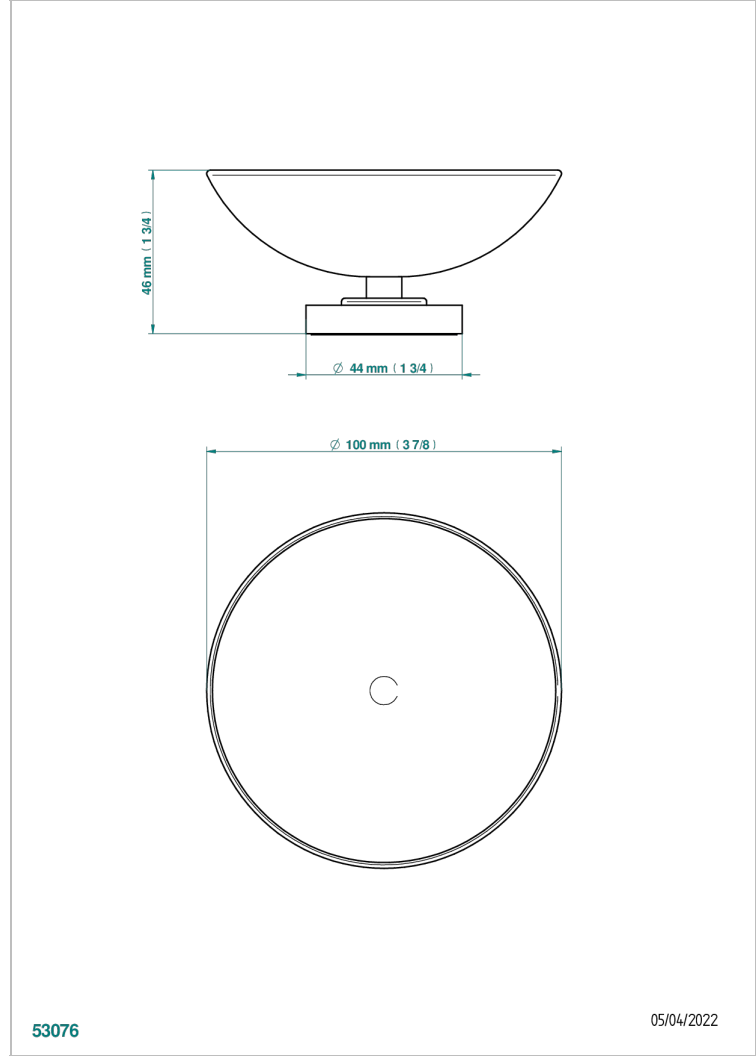

BEYOND CRYSTAL - CHAMPAGNE CRYSTAL

U6J-544

Soap dish, freestanding , 4" diameter

CHARACTERISTIC

- Beyond Crystal - Champagne crystal
- Soap dish, freestanding , 4" diameter

AVAILABLE FINITIONS

Black ceram - D30
Blush PVD - H62
Brass color PVD - H49
Brown bronze color PVD - F33
Chrome polished - A02
Chrome polished / gold polished - G02

Nickel antique / Sovereign - H28
Nickel color PVD - H55
Soft gold - F30
Soft matt gold - F31
Umber PVD - H66