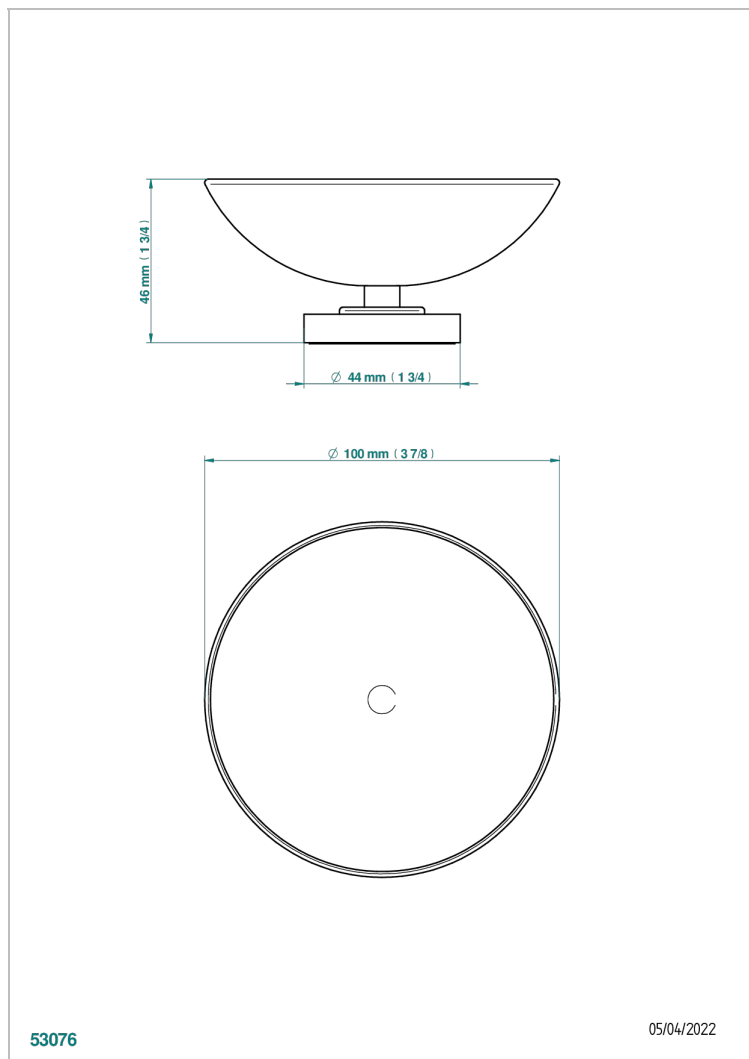

BEYOND CRYSTAL - RED CRYSTAL

U6H-544

Soap dish, freestanding , 4" diameter

THG[®]
PARIS

CHARACTERISTIC

- Beyond Crystal - Red crystal
- Soap dish, freestanding , 4" diameter

AVAILABLE FINITIONS

Black ceram - D30
Blush PVD - H62
Brass color PVD - H49
Brown bronze color PVD - F33
Chrome polished - A02
Chrome polished / gold polished - G02

Nickel antique / Sovereign - H28
Nickel color PVD - H55
Soft gold - F30
Soft matt gold - F31
Umber PVD - H66