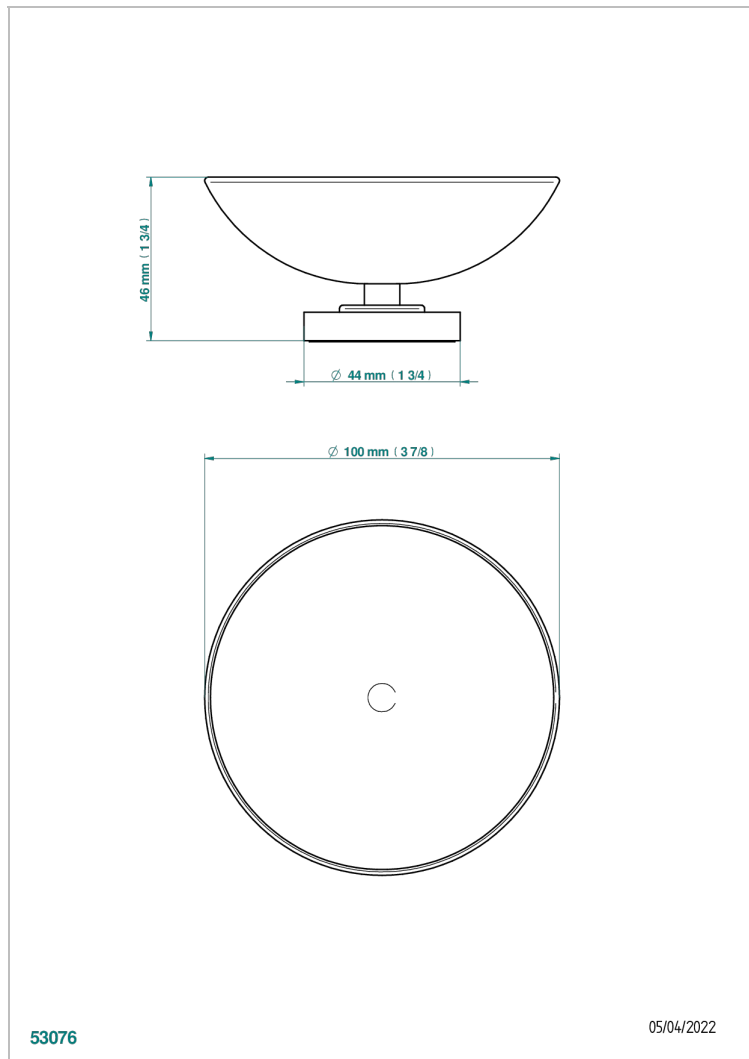

ESTRELA METAL INLAYS

U3L-544

Soap dish, freestanding , 4" diameter

THG[®]
PARIS

53076

05/04/2022

CHARACTERISTIC

- Estrela Metal inlays
- Soap dish, freestanding , 4" diameter