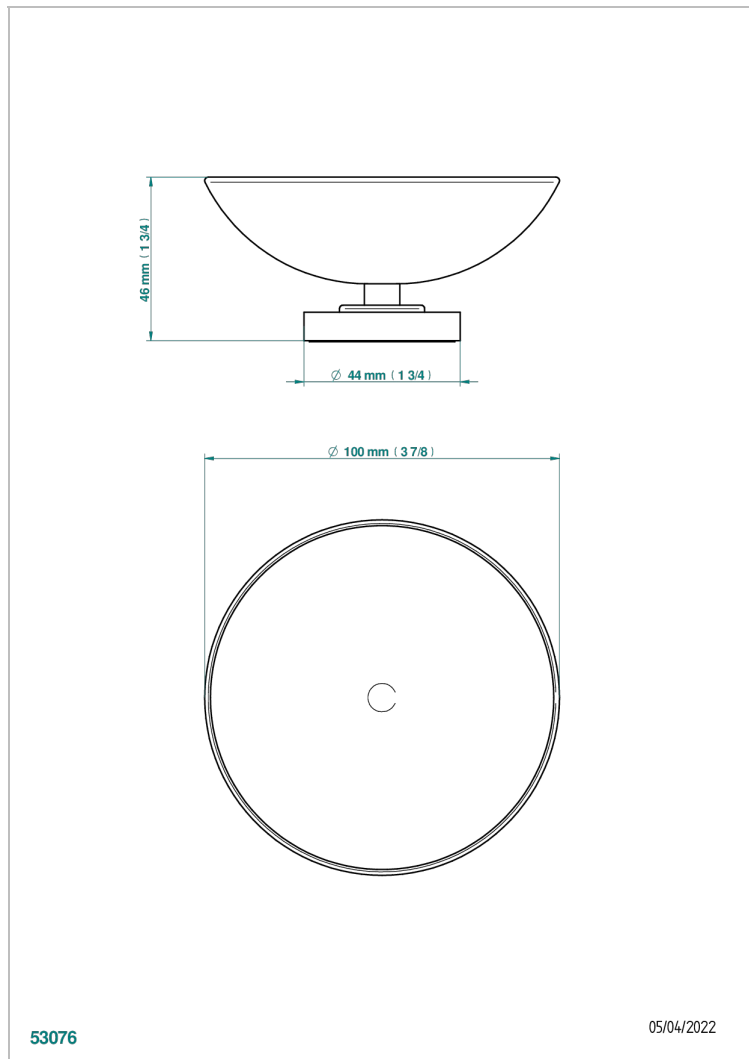

ESTRELA WITH LEVER HANDLES

U3K-544

Soap dish, freestanding , 4" diameter

THG[®]
PARIS

CHARACTERISTIC

- Estrela with lever handles
- Soap dish, freestanding , 4" diameter

AVAILABLE FINITIONS

Black ceram - D30
Blush PVD - H62
Brass color PVD - H49
Brown bronze color PVD - F33
Chrome polished - A02
Gold color PVD - H52