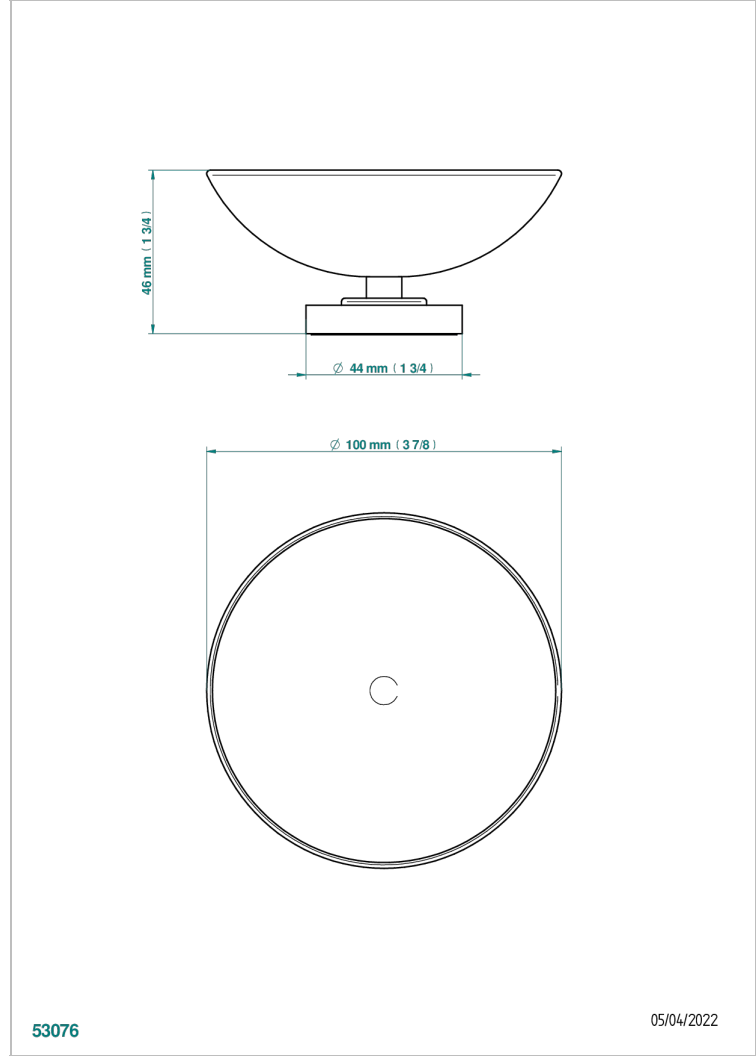

# METAMORPHOSE WHITE CERAMIC

G6E-544

Soap dish, freestanding , 4" diameter

THG<sup>®</sup>  
PARIS

53076

05/04/2022

## CHARACTERISTIC

- Métamorphose White Ceramic
- Soap dish, freestanding , 4" diameter