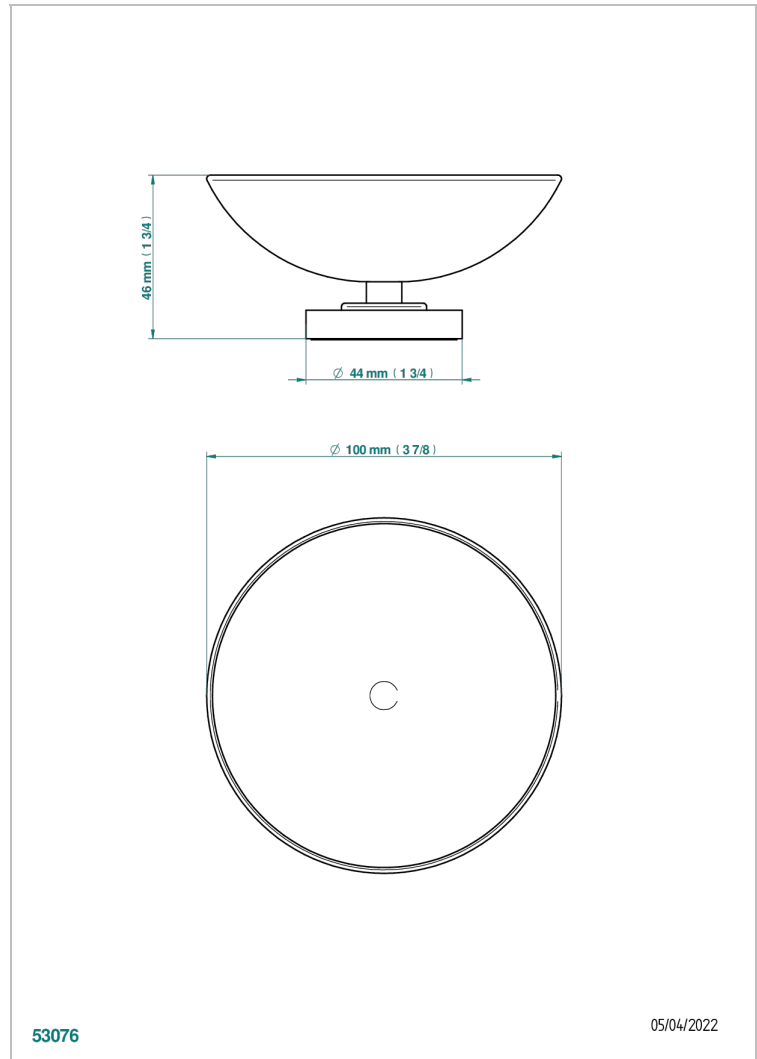

METAMORPHOSE WHITE CERAMIC

G6E-544

Soap dish on stand, ø 100 mm

THG[®]
PARIS

53076

05/04/2022

CHARACTERISTIC

- Métamorphose White Ceramic
- Soap dish on stand, ø 100 mm