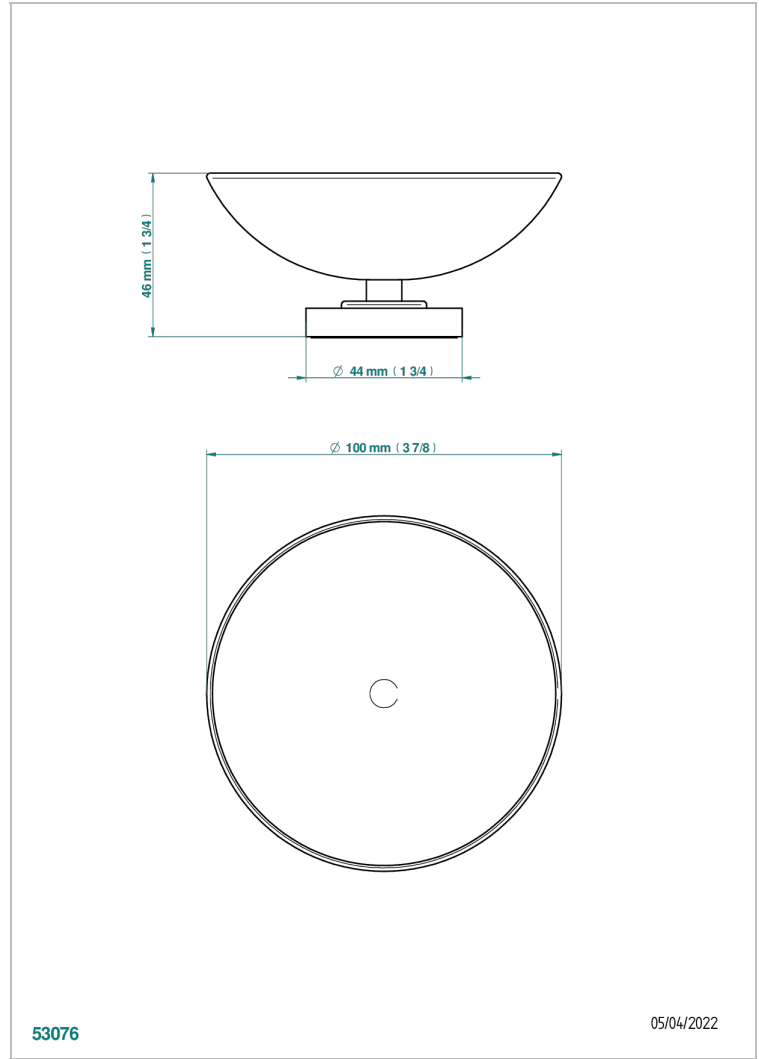

# METAMORPHOSE WHITE CERAMIC

G6E-544

Soap dish on stand, ø 100 mm

THG<sup>®</sup>  
PARIS

53076

05/04/2022

## CHARACTERISTIC

- Métamorphose White Ceramic
- Soap dish on stand, ø 100 mm