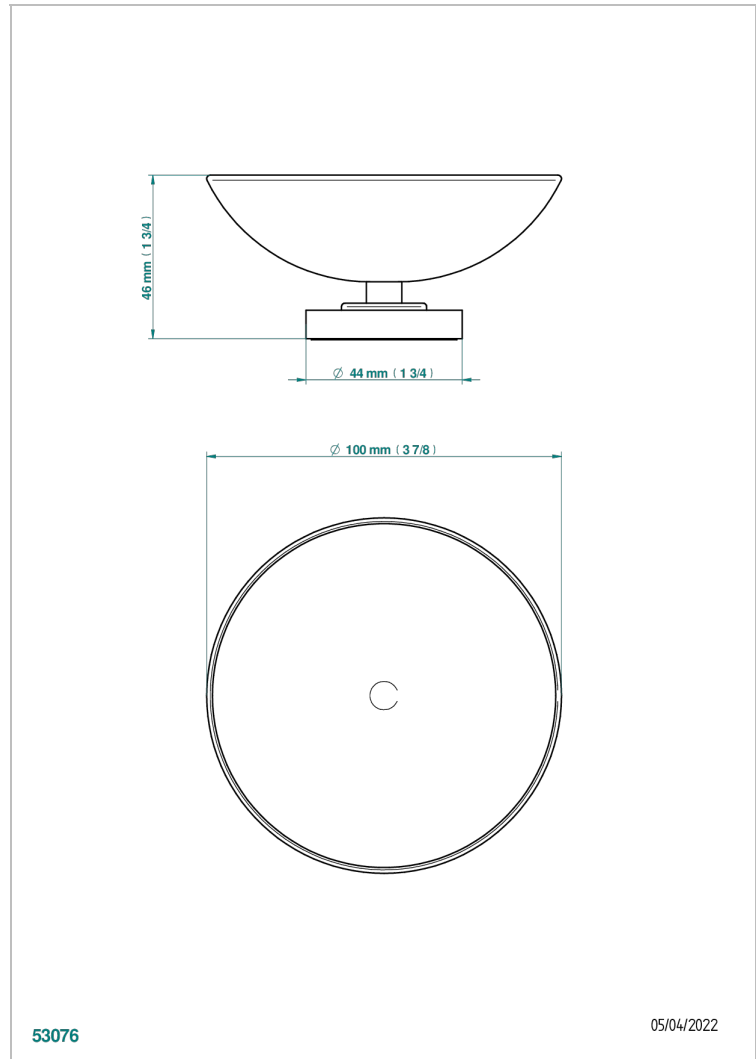

METAMORPHOSE WHITE CERAMIC

G6E-544

Soap dish on stand, ø 100 mm

THG[®]
PARIS

53076

05/04/2022

CHARACTERISTIC

- Métamorphose White Ceramic
- Soap dish on stand, ø 100 mm