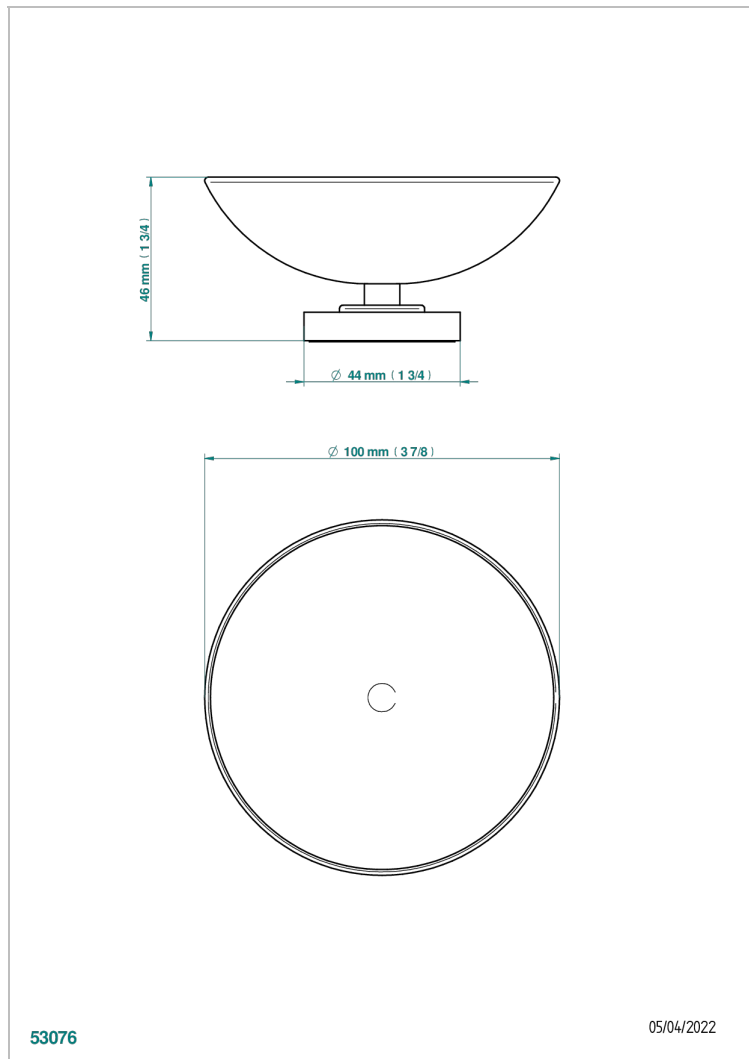

METAMORPHOSE BLACK CERAMIC

G6D-544

Soap dish, freestanding , 4" diameter

THG[®]
PARIS

53076

05/04/2022

CHARACTERISTIC

- Métamorphose Black Ceramic
- Soap dish, freestanding , 4" diameter