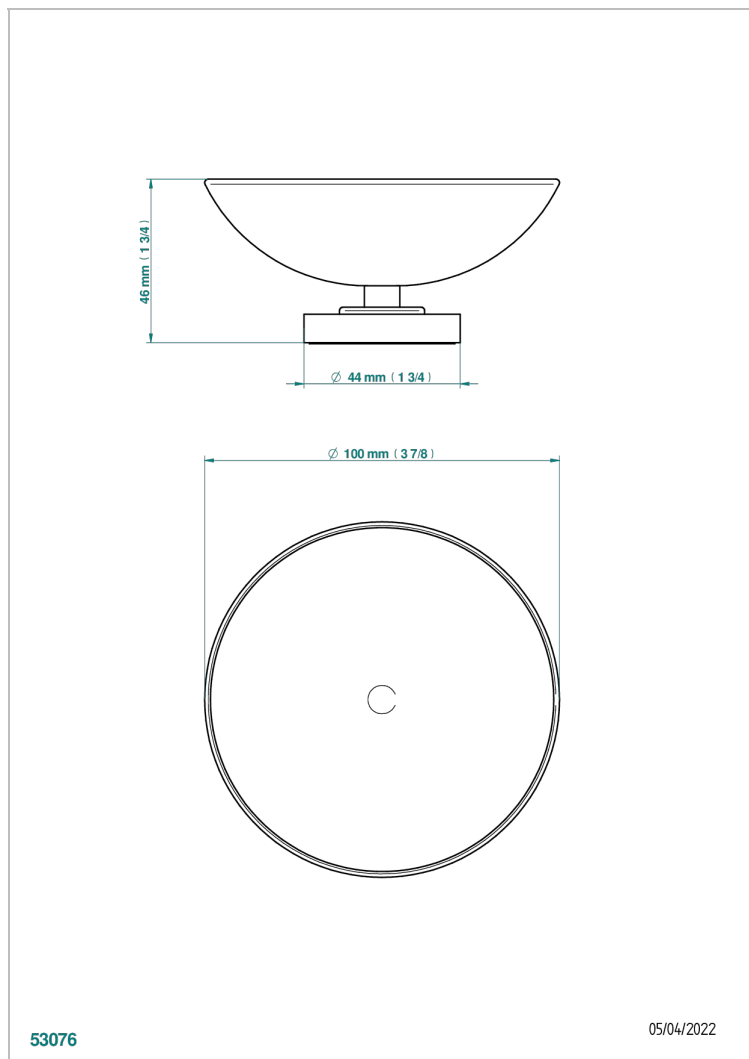

METAMORPHOSE BLACK CERAMIC

G6D-544

Soap dish on stand, ø 100 mm

THG[®]
PARIS

53076

05/04/2022

CHARACTERISTIC

- Métamorphose Black Ceramic
- Soap dish on stand, ø 100 mm