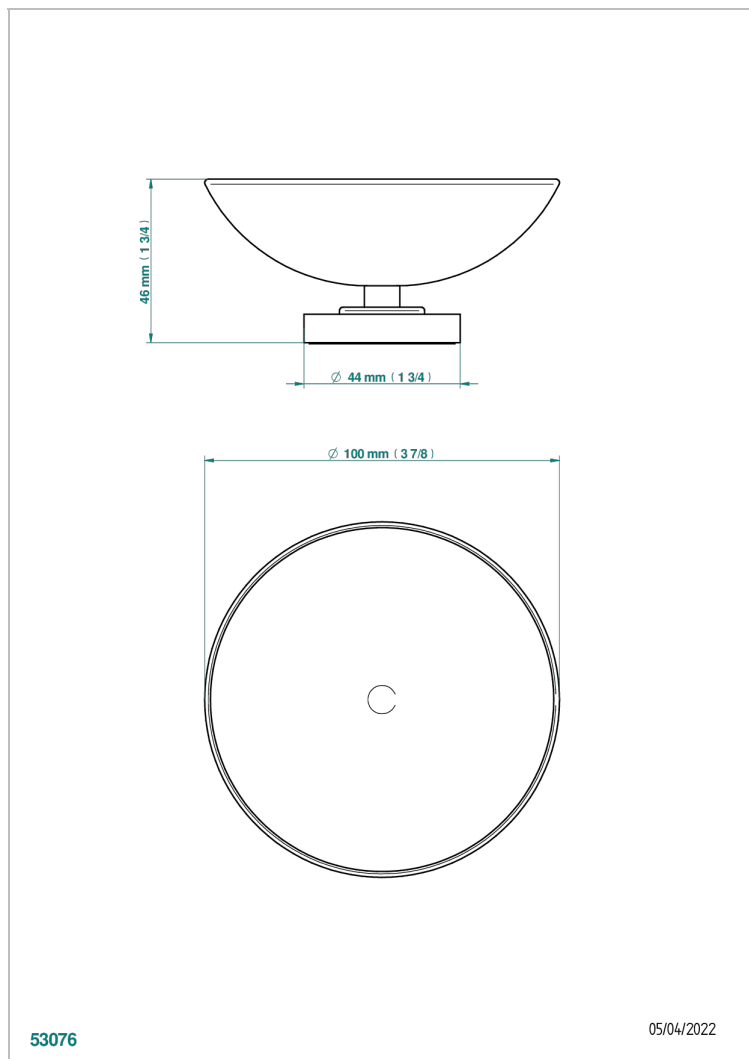

METAMORPHOSE BLACK CERAMIC

G6D-544

Soap dish on stand, \varnothing 100 mm

THG[®]
PARIS

53076

05/04/2022

CHARACTERISTIC

- Métamorphose Black Ceramic
- Soap dish on stand, \varnothing 100 mm