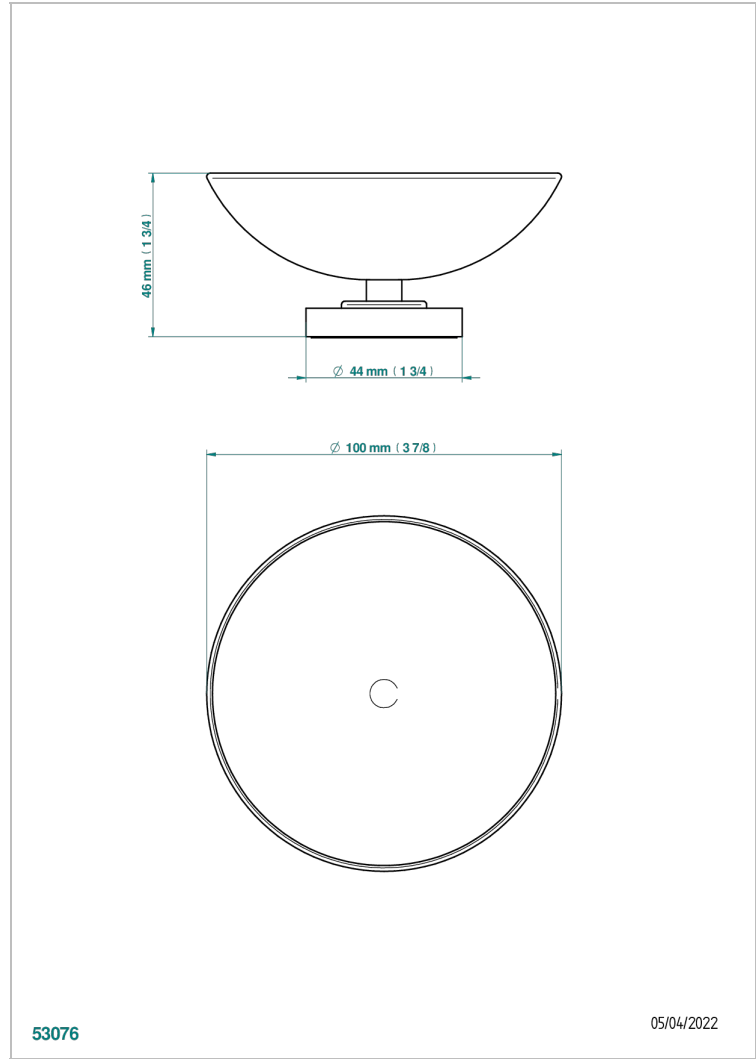

METAMORPHOSE CARBON

G6C-544

Soap dish, freestanding , 4" diameter

THG[®]
PARIS

CHARACTERISTIC

- Métamorphose Carbon
- Soap dish, freestanding , 4" diameter

AVAILABLE FINITIONS

Black ceram - D30
Blush PVD - H62
Brass color PVD - H49
Brown bronze color PVD - F33
Chrome polished - A02
Copper antique matt, coated - H07