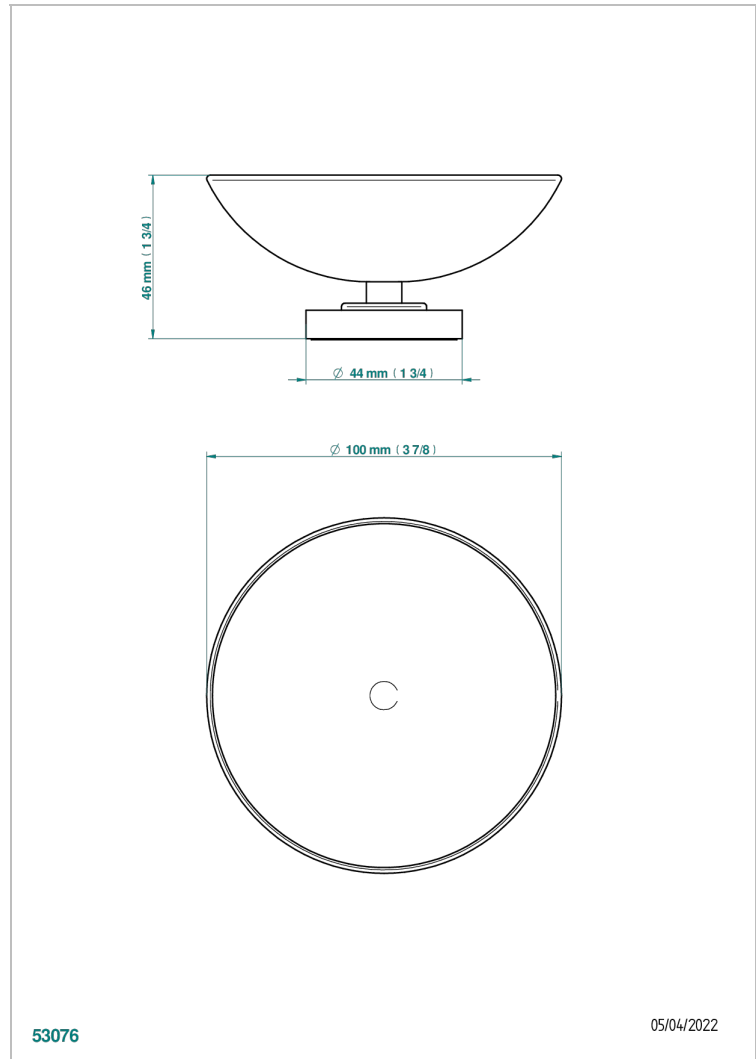

METAMORPHOSE CARBON

G6C-544

Soap dish on stand, ø 100 mm

THG[®]
PARIS

CHARACTERISTIC

- Métamorphose Carbon
- Soap dish on stand, ø 100 mm

AVAILABLE FINITIONS

Antique nickel - H28
Black ceram - D30
Blush PVD - H62
Brass color PVD - H49
Brown bronze color PVD - F33
Gold color PVD - H52