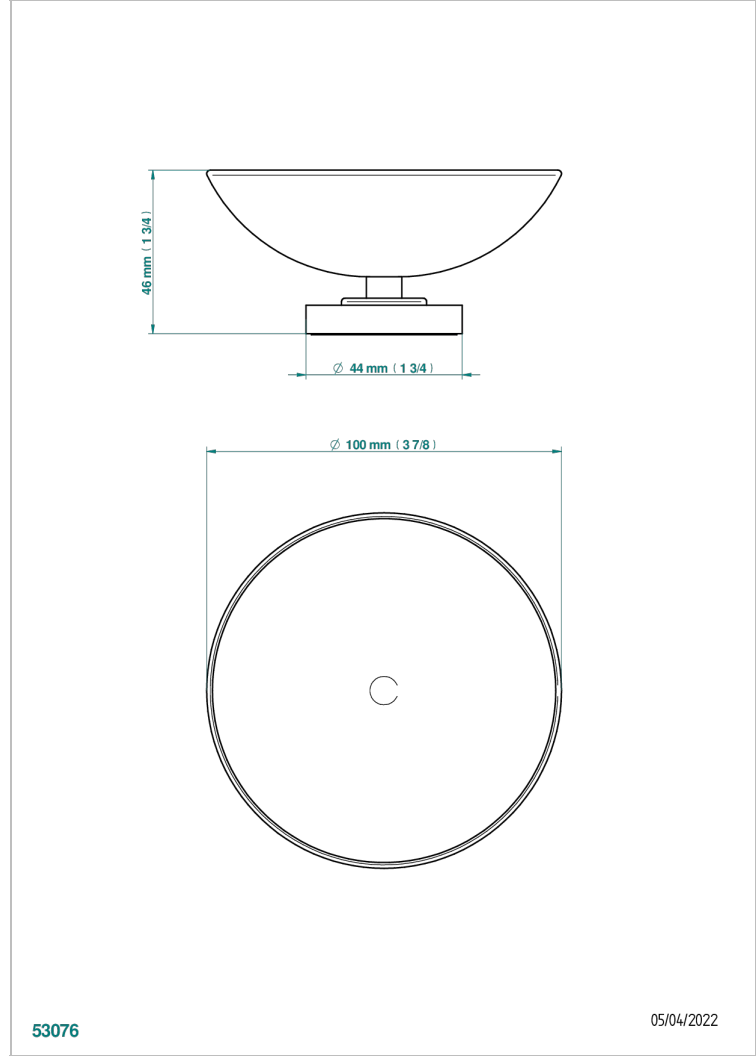

# METAMORPHOSE CARBON

G6C-544

Soap dish on stand, ø 100 mm

THG<sup>®</sup>  
PARIS

## CHARACTERISTIC

- Métamorphose Carbon
- Soap dish on stand, ø 100 mm