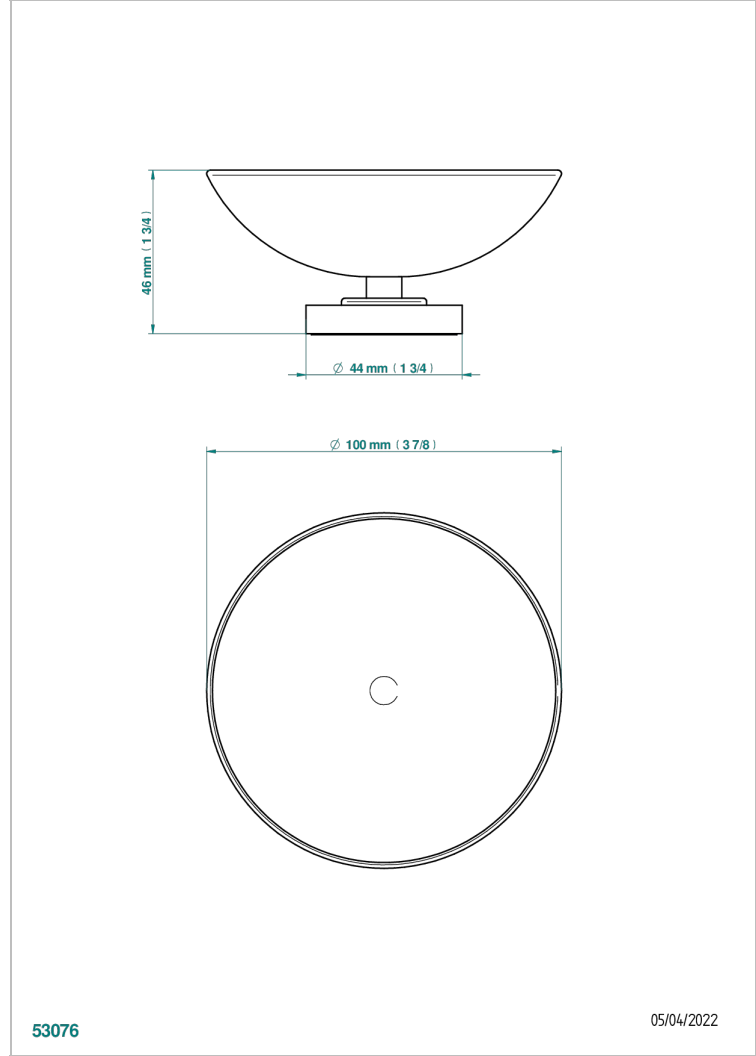

METAMORPHOSE CARBON

G6C-544

Soap dish on stand, ø 100 mm

THG[®]
PARIS

CHARACTERISTIC

- Métamorphose Carbon
- Soap dish on stand, ø 100 mm

AVAILABLE FINITIONS

Antique nickel - H28
Black ceram - D30
Blush PVD - H62
Brass color PVD - H49
Brown bronze color PVD - F33
Gold color PVD - H52