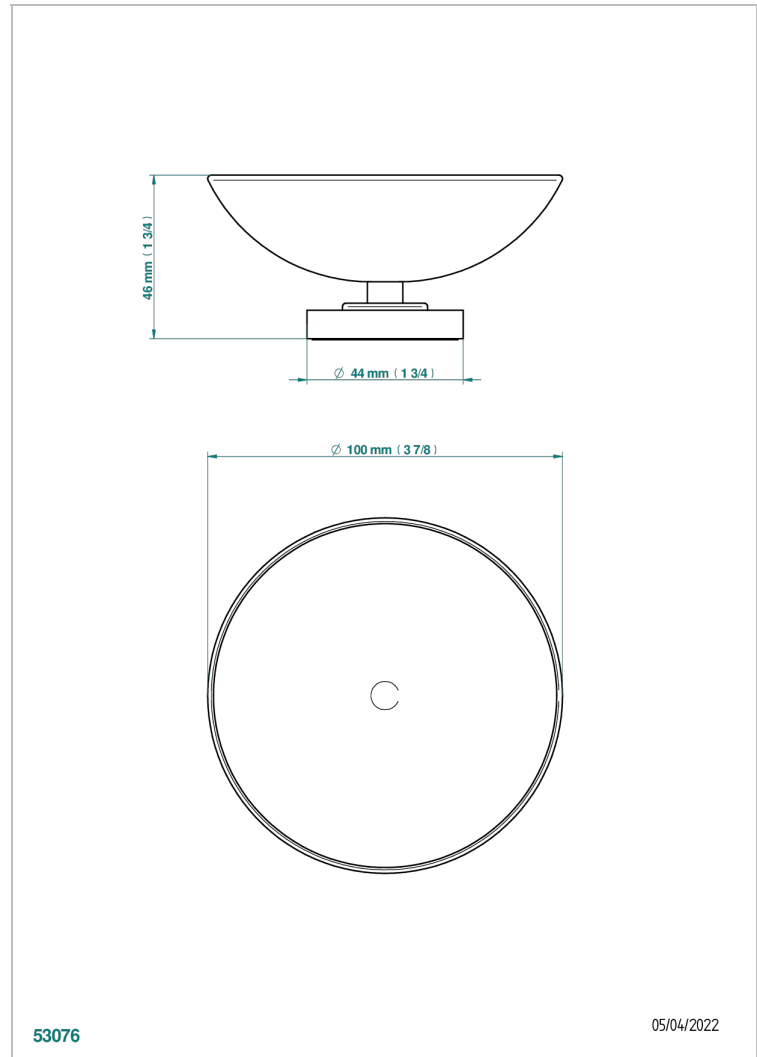

# METAMORPHOSE

G6A-544

Soap dish, freestanding , 4" diameter

THG<sup>®</sup>  
PARIS

## CHARACTERISTIC

- Métamorphose
- Soap dish, freestanding , 4" diameter