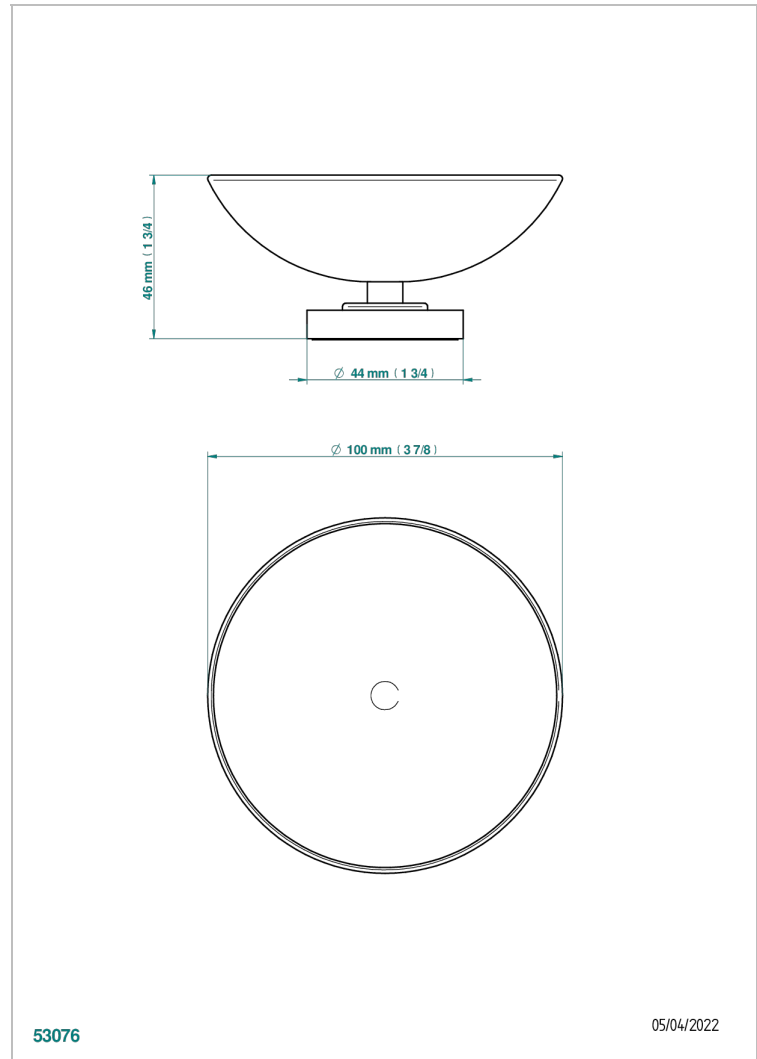

# METAMORPHOSE

G6A-544

Soap dish on stand,  $\varnothing$  100 mm

THG<sup>®</sup>  
PARIS

## CHARACTERISTIC

- Métamorphose
- Soap dish on stand,  $\varnothing$  100 mm