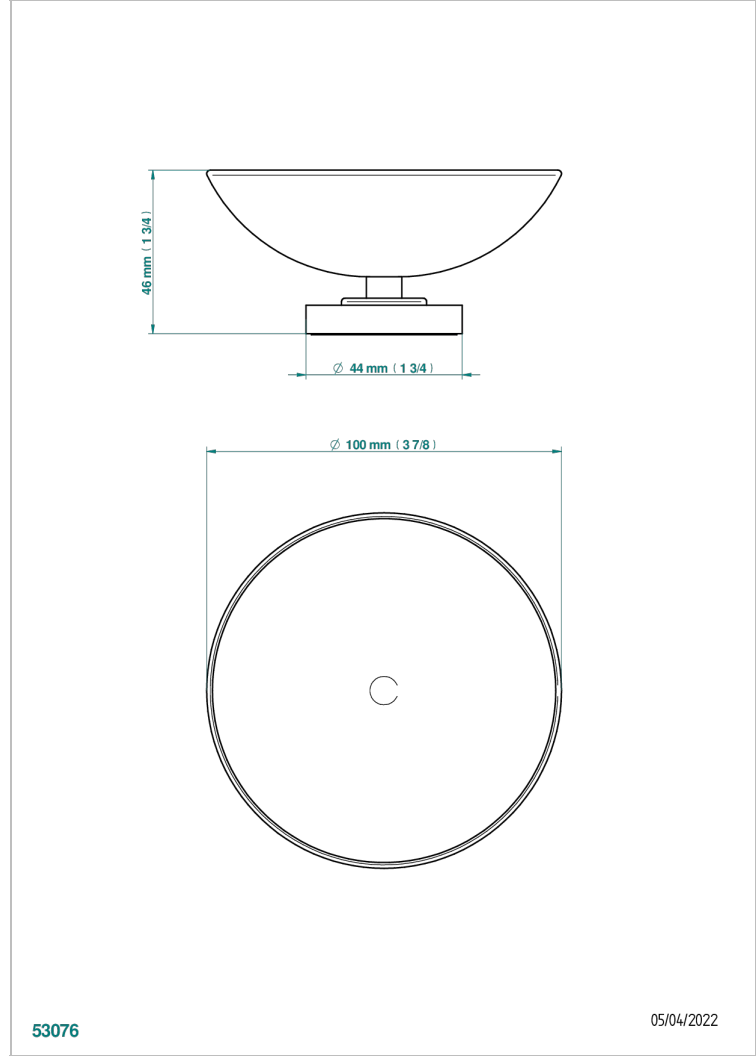

# METAMORPHOSE

G6A-544

Soap dish on stand, ø 100 mm

THG<sup>®</sup>  
PARIS

## CHARACTERISTIC

- Métamorphose
- Soap dish on stand, ø 100 mm