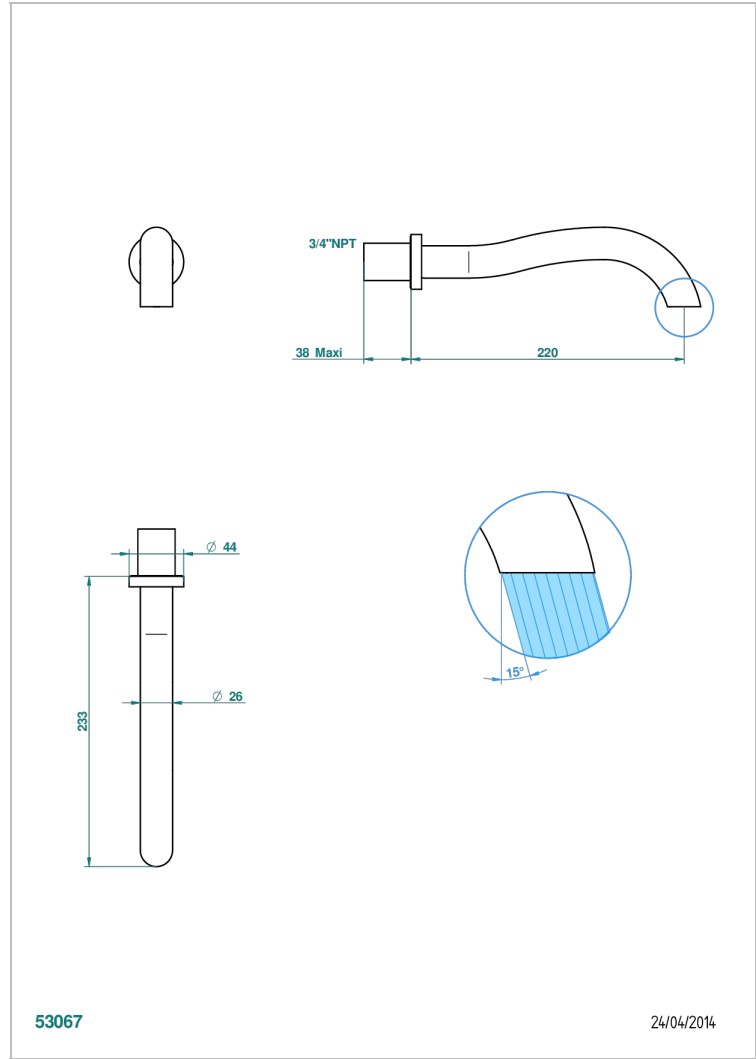

# BEYOND CRYSTAL - AZUL CRISTAL

U6K-22SG/US

Wall mounted tub spout

THG<sup>®</sup>  
PARIS