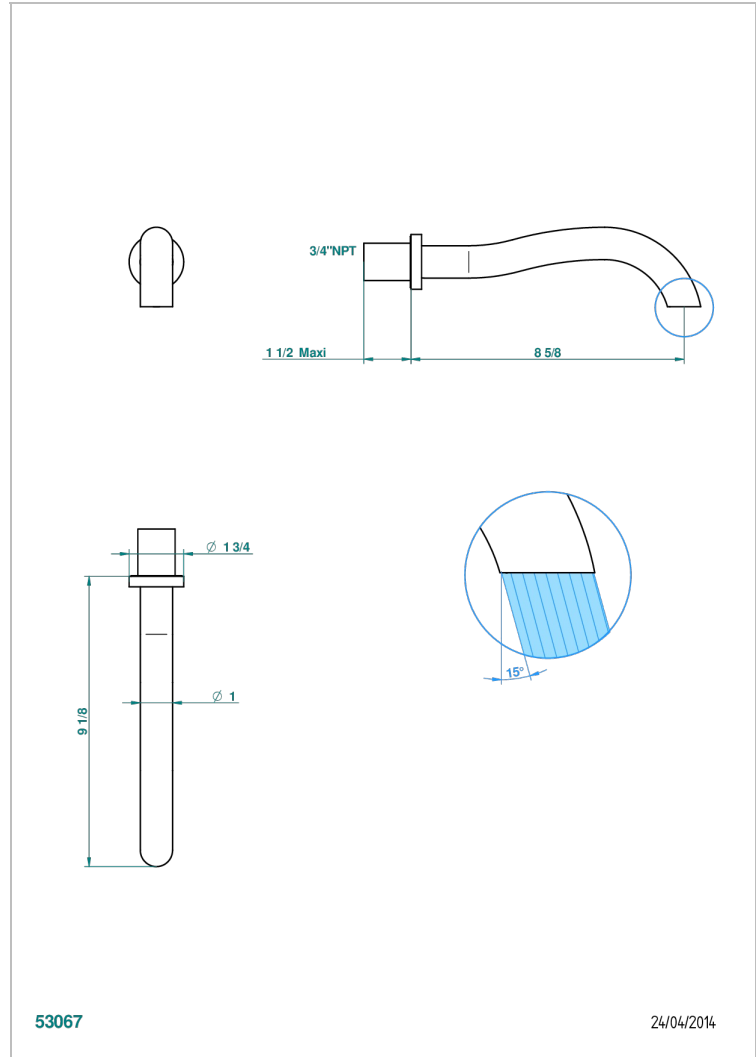

BEYOND CRYSTAL - BLUE CRYSTAL

U6K-22SG/US

Wall mounted tub spout

THG[®]
PARIS

CHARACTERISTIC

- ASME : ASME A112.18.1-2011/CSA B125.1-11

STANDARDS

AVAILABLE FINITIONS