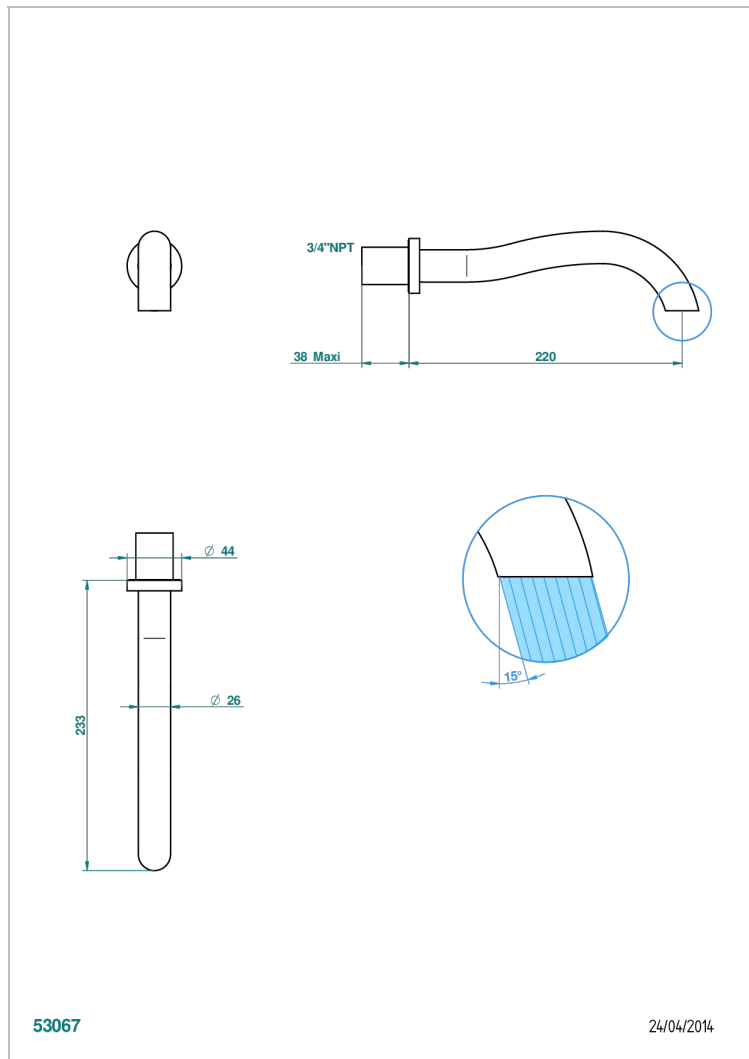

# BEYOND CRYSTAL - CRISTAL ROJO

U6H-22SG/US

Wall mounted tub spout

THG<sup>®</sup>  
PARIS