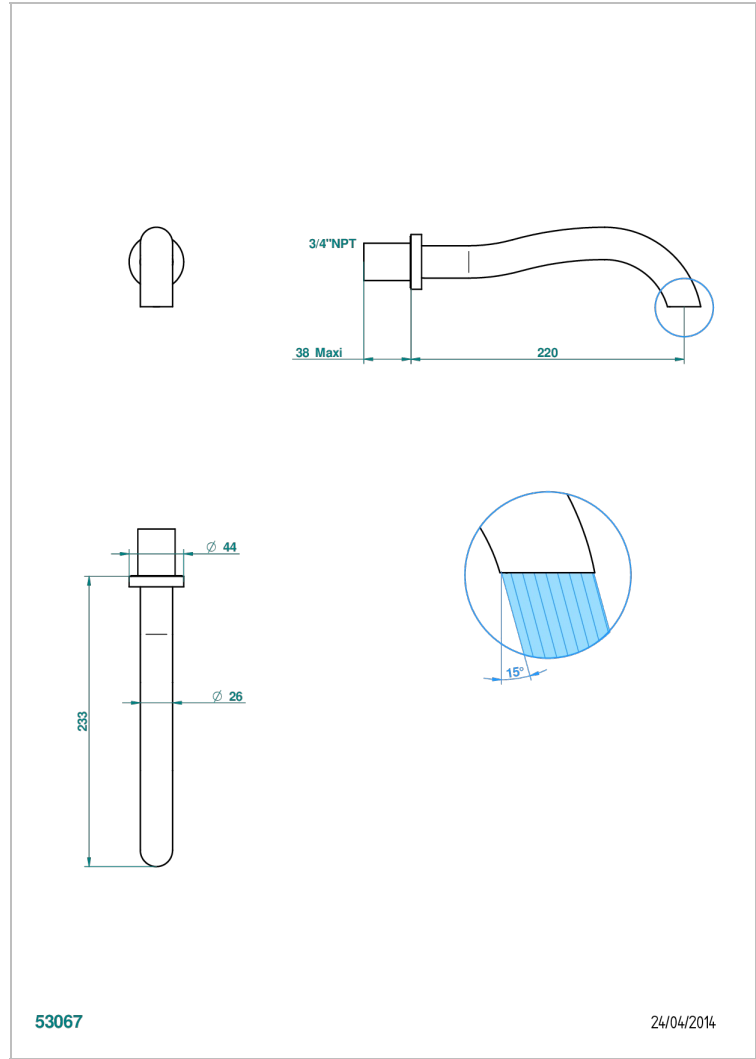

BEYOND CRYSTAL - CLEAR CRYSTAL

U6F-22SG/US

Wall mounted tub spout

THG[®]
PARIS

53067

24/04/2014

CHARACTERISTIC

- ASME : ASME A112.18.1-2011/CSA B125.1-11

STANDARDS

C[®]

AVAILABLE FINITIONS

Black ceram - D30
Blush PVD - H62
Brass color PVD - H49
Brown bronze color PVD - F33
Chrome polished - A02
Chrome polished / gold polished - G02

Gold color PVD - H52
Gold mat - F07
Gold polished - F01
Graphite PVD - H64
Matt Umber PVD - H67
Matt blush PVD - H60