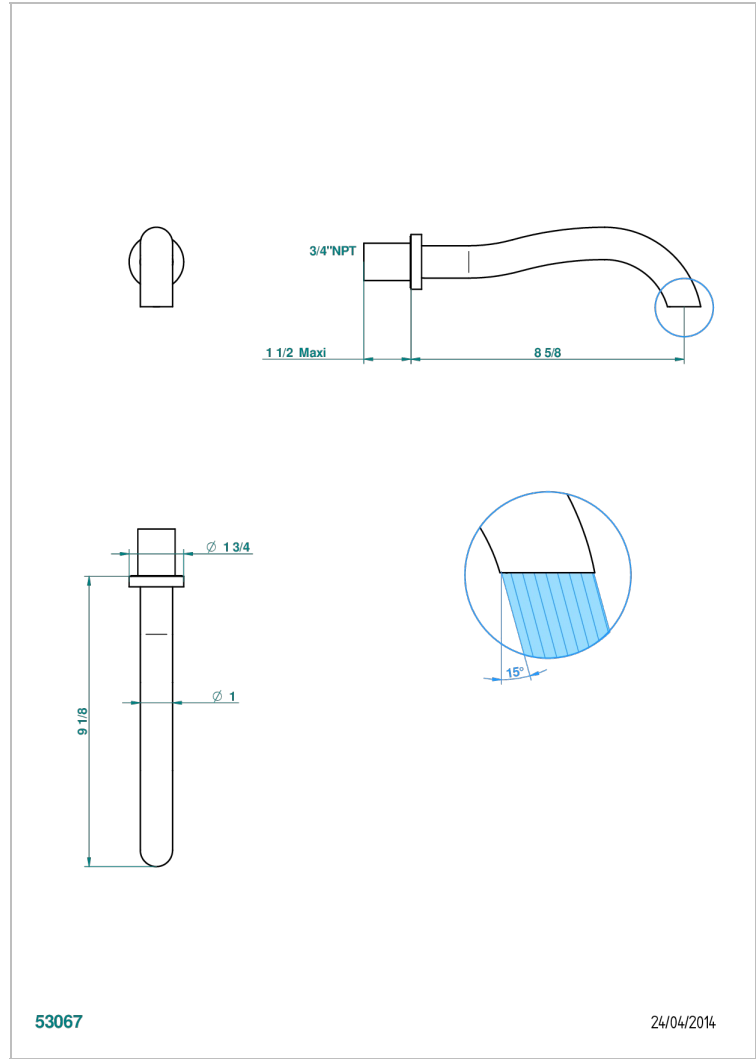

# BEYOND CRYSTAL - CRISTAL CLARO

U6F-22SG/US

Wall mounted tub spout

THG<sup>®</sup>  
PARIS