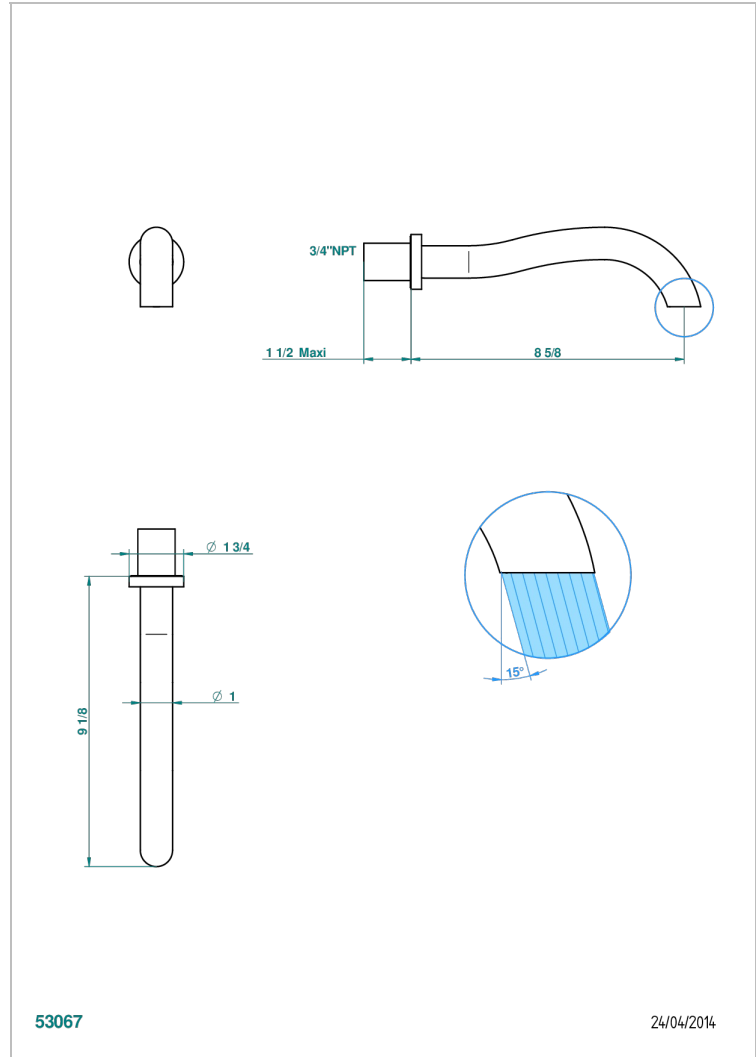

# BEYOND CRYSTAL - CLEAR CRYSTAL

U6F-22SG/US

Wall mounted tub spout

THG<sup>®</sup>  
PARIS