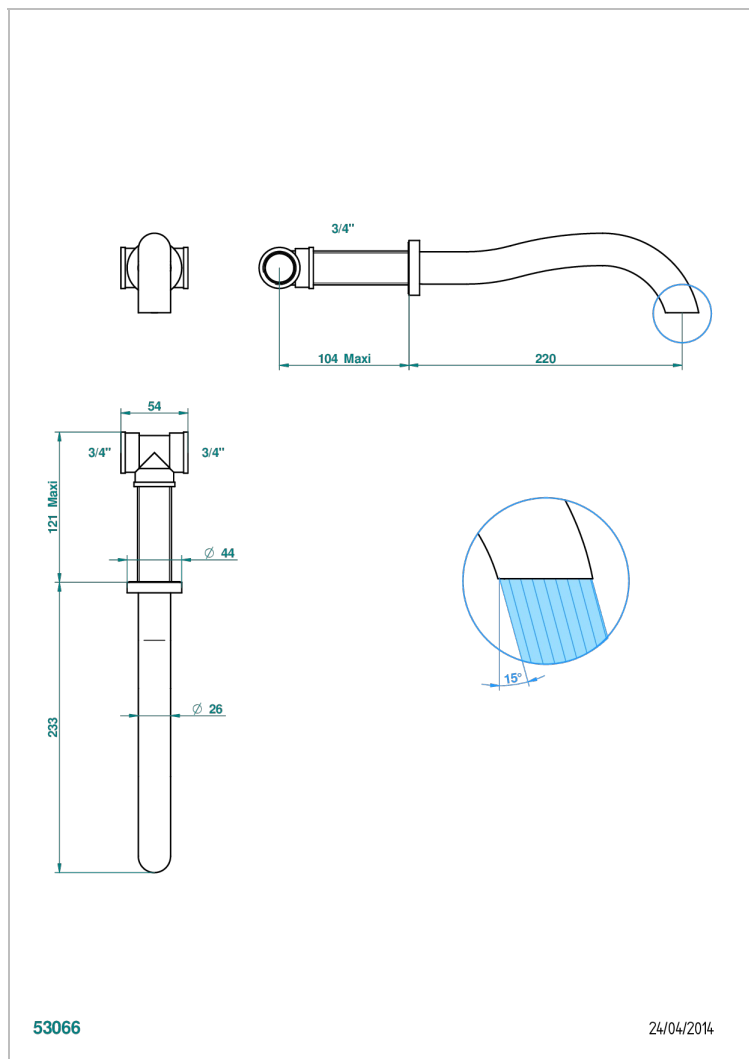

BEYOND CRYSTAL - CHAMPAGNE CRYSTAL

U6J-22SG

Wall mounted super goliath bath spout

THG[®]
PARIS

CHARACTERISTIC

- Beyond Crystal - Champagne crystal
- Wall mounted super goliath bath spout

AVAILABLE FINITIONS