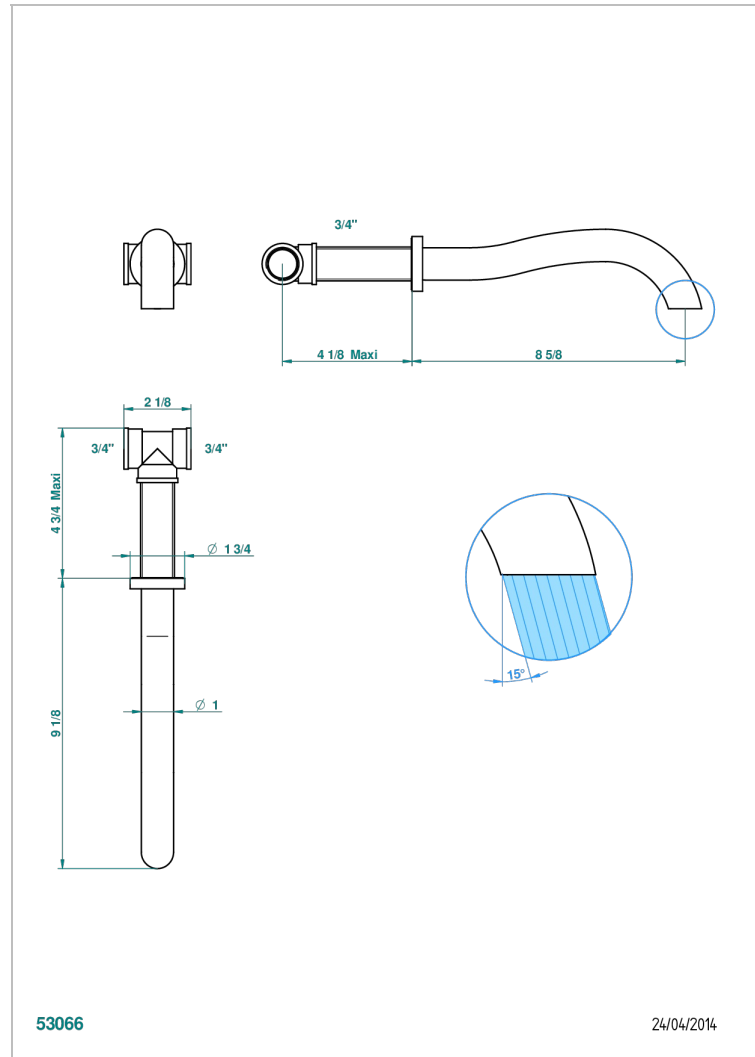

BEYOND CRYSTAL - CHAMPAGNE CRYSTAL

U6J-22SG

Wall mounted super goliath bath spout

THG[®]
PARIS

CHARACTERISTIC

- Beyond Crystal - Champagne crystal
- Wall mounted super goliath bath spout

AVAILABLE FINITIONS