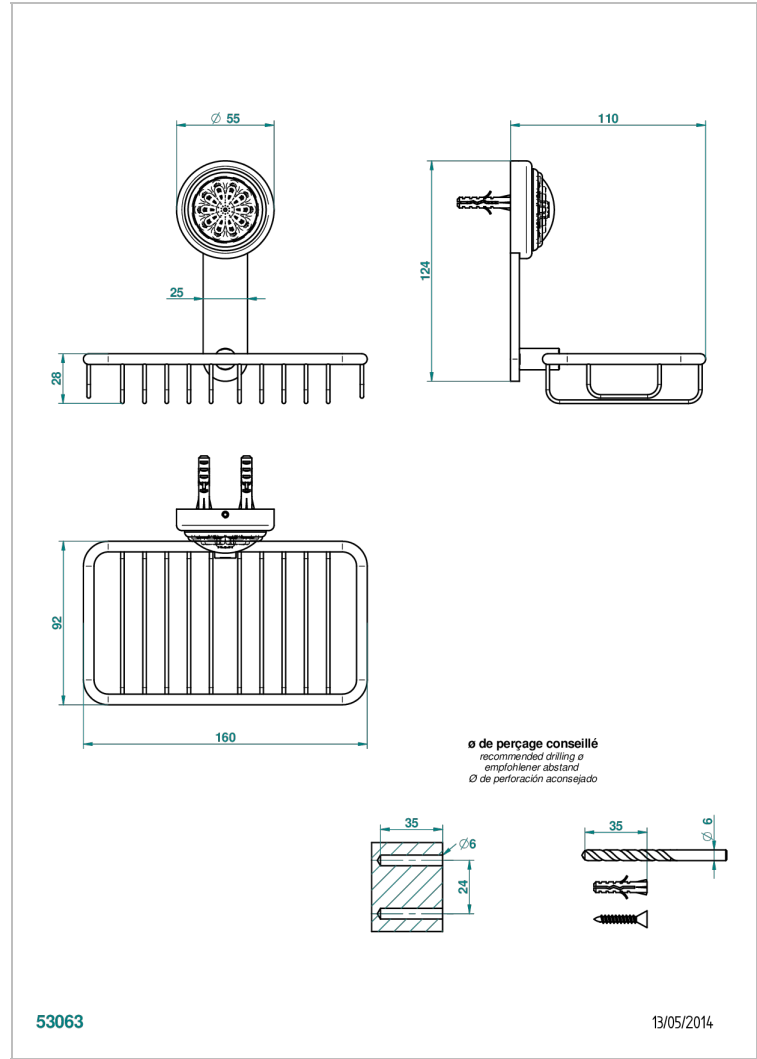

# DAHLIA

A41-620

Net soap dish with flange, 160 x 95 mm

THG<sup>®</sup>  
PARIS

## CHARACTERISTIC

- Dahlia
- Net soap dish with flange, 160 x 95 mm