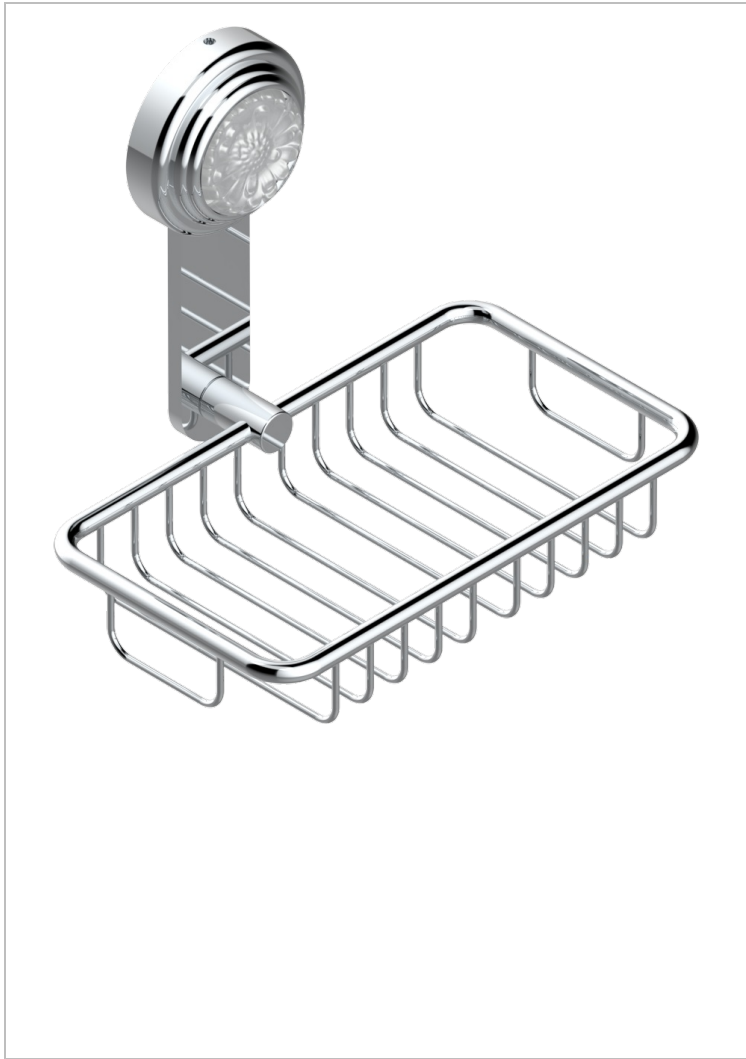

# DAHLIA

A41-620

Net soap dish with flange, 160 x 95 mm

THG<sup>®</sup>  
PARIS

## CHARACTERISTIC

- Dahlia
- Net soap dish with flange, 160 x 95 mm

## AVAILABLE FINITIONS

Antique nickel - H28  
Black ceram - D30  
Blush PVD - H62  
Brass color PVD - H49  
Brown bronze color PVD - F33  
Gold color PVD - H52

Graphite PVD - H64  
Lacquered light bronze - D01  
Matt Umber PVD - H67  
Matt blush PVD - H60  
Matt brass color PVD - H50  
Matt brown bronze color PVD - F34