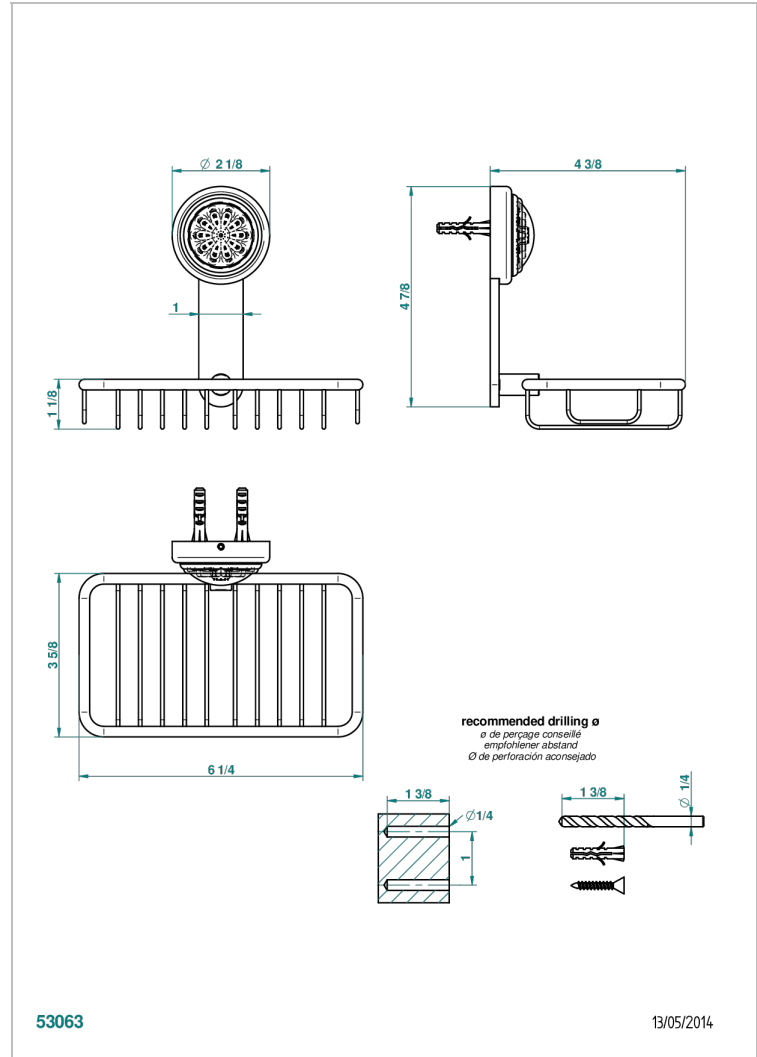

DAHLIA

A41-620

Net soap dish with flange, 160 x 95 mm

THG[®]
PARIS

CHARACTERISTIC

- Dahlia
- Net soap dish with flange, 160 x 95 mm

AVAILABLE FINITIONS

Antique nickel - H28
Black ceram - D30
Blush PVD - H62
Brass color PVD - H49
Brown bronze color PVD - F33
Gold color PVD - H52