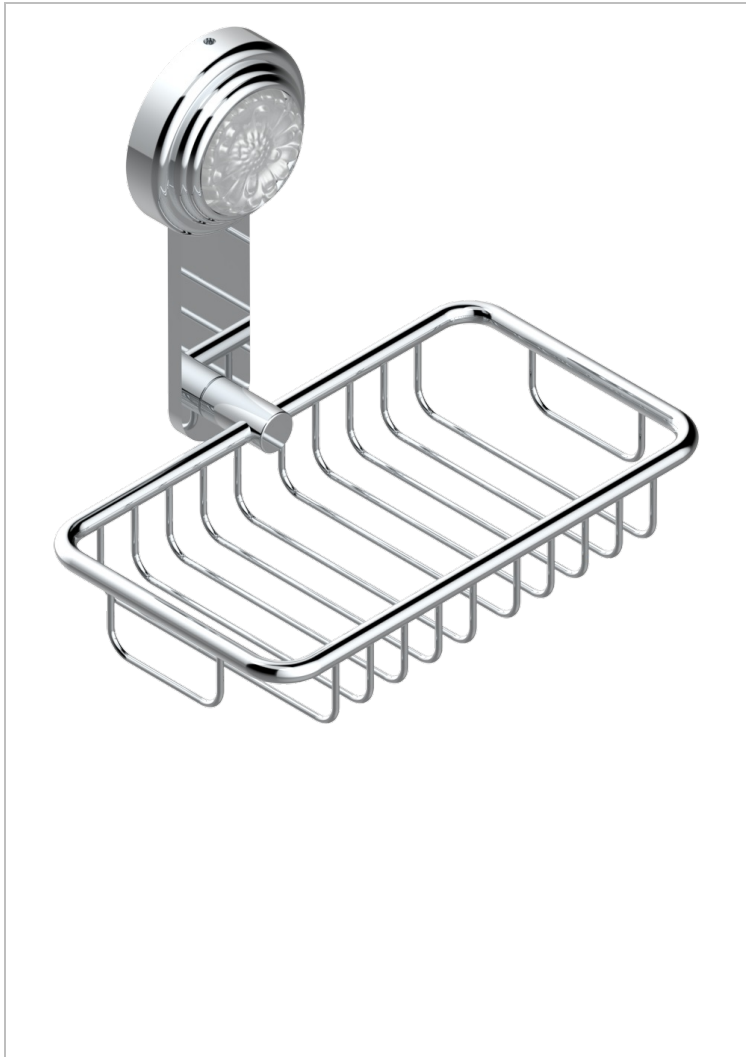

DAHLIA

A41-620

Net soap dish with flange, 160 x 95 mm

THG[®]
PARIS

CHARACTERISTIC

- Dahlia
- Net soap dish with flange, 160 x 95 mm

AVAILABLE FINITIONS

Antique nickel - H28
Black ceram - D30
Blush PVD - H62
Brass color PVD - H49
Brown bronze color PVD - F33
Gold color PVD - H52

Graphite PVD - H64
Lacquered light bronze - D01
Matt Umber PVD - H67
Matt blush PVD - H60
Matt brass color PVD - H50
Matt brown bronze color PVD - F34

Matt chrome - C02
Matt gold - F07
Matt gold color PVD - H53
Matt graphite PVD - H65
Matt nickel (color finish) - C01
Matt nickel color PVD - H56

Nickel color PVD - H55
Polished chrome (color finish) - A02
Polished chrome / Polished gold (color finish) - G02
Polished gold (color finish) - F01
Polished nickel - B01
Soft gold - F30

Soft matt gold - F31
Umber PVD - H66
Varnished matt antique red copper (color finish) - H07