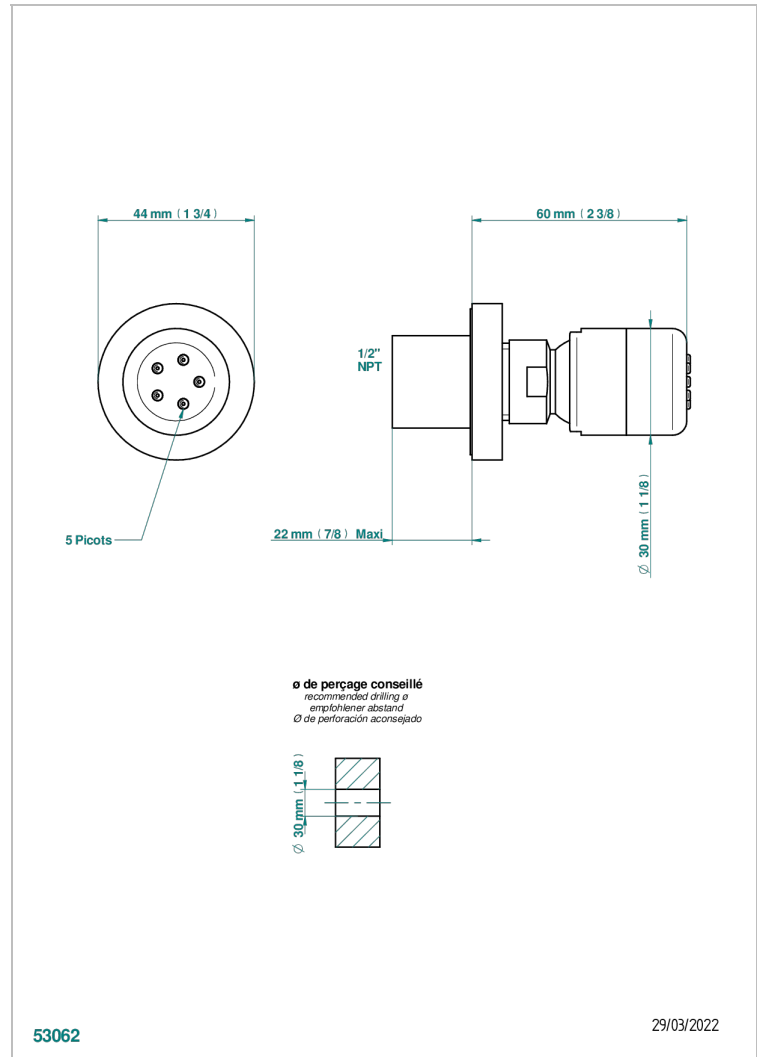

# BEYOND CRYSTAL - CLEAR CRYSTAL

U6F-290/BUS

Body spray 1/2" with Easyclean system

THG<sup>®</sup>  
PARIS

## CHARACTERISTIC

- Beyond Crystal - Clear crystal
- Body spray 1/2" with Easyclean system