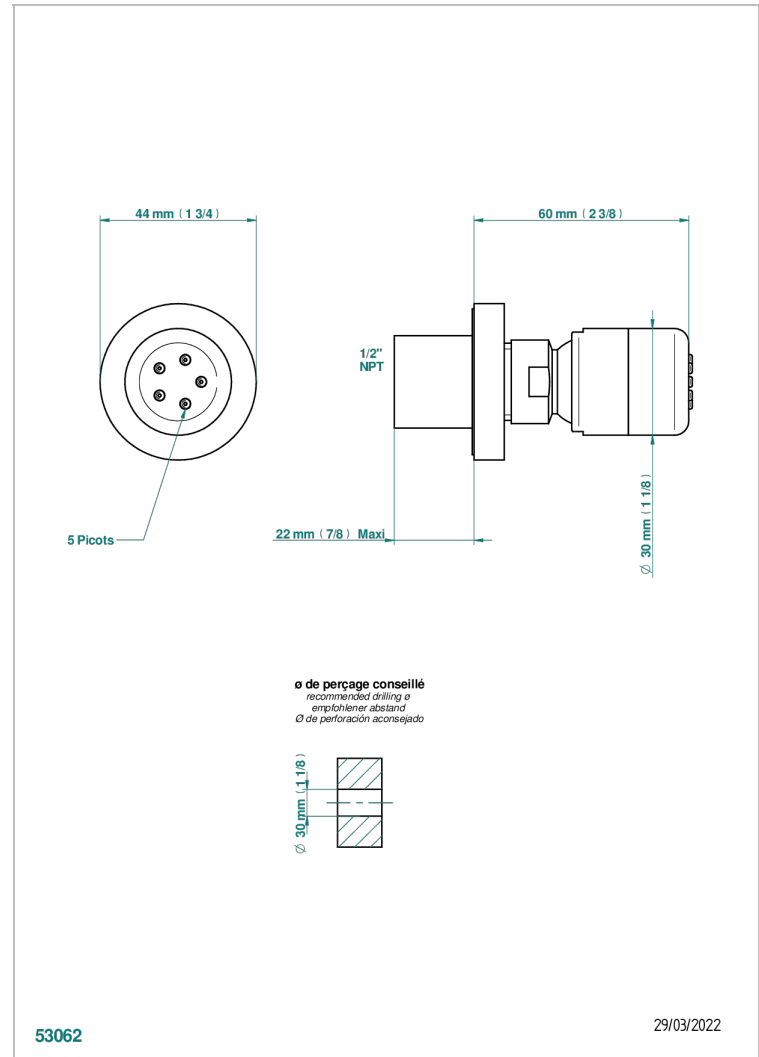

ZOOM.12

U4L-290/BUS

Body spray 1/2" with Easyclean system

CHARACTERISTIC

- Zoom.12
- Body spray 1/2" with Easyclean system

AVAILABLE FINITIONS

Black ceram - D30
Blush PVD - H62
Brass color PVD - H49
Brown bronze color PVD - F33
Chrome polished - A02
Gold color PVD - H52