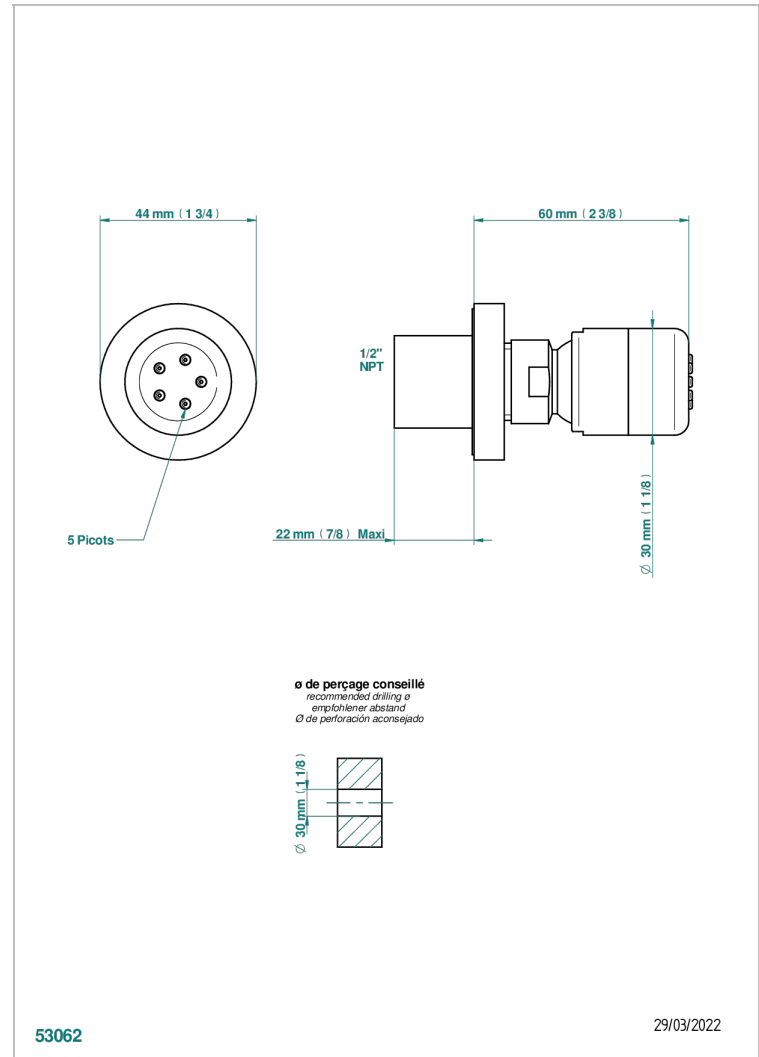

ZOOM.7

U4K-290/BUS

Body spray 1/2" with Easyclean system

CHARACTERISTIC

- Zoom.7
- Body spray 1/2" with Easyclean system

AVAILABLE FINITIONS

Black ceram - D30
Blush PVD - H62
Brass color PVD - H49
Brown bronze color PVD - F33
Chrome polished - A02
Gold color PVD - H52